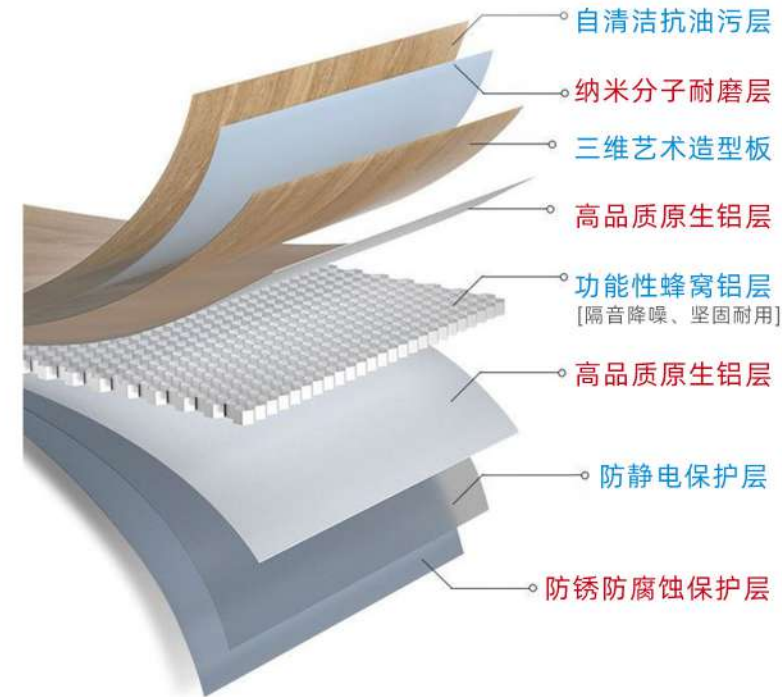

产品信息 PRODUCT INFORMATION

- 产品名称 双面SPC铝蜂窝墙板
- 墙板厚度 8mm
- 墙板宽度 1220mm
- 墙板长度 2.4/2.6/2.8/3.0米
- 产品特点 强度高，耐冲击，保温隔热