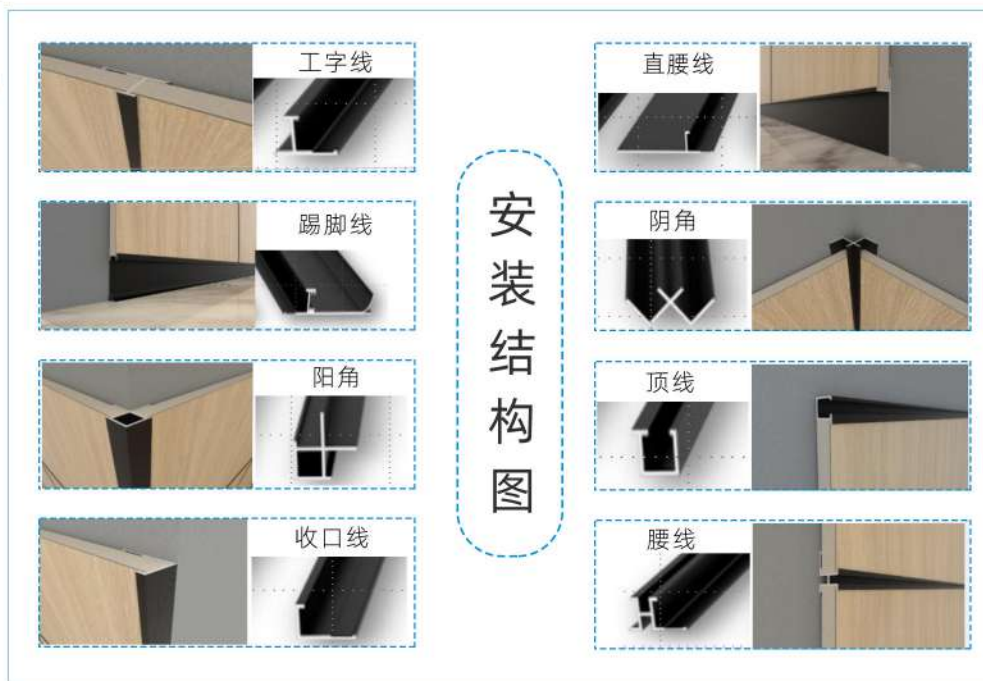

产品信息 PRODUCT INFORMATION

- 产品名称 双面SPC铝蜂窝墙板
- 墙板厚度 8mm
- 墙板宽度 1220mm
- 墙板长度 2.4/2.6/2.8/3.0米
- 产品特点 强度高，耐冲击，保温隔热