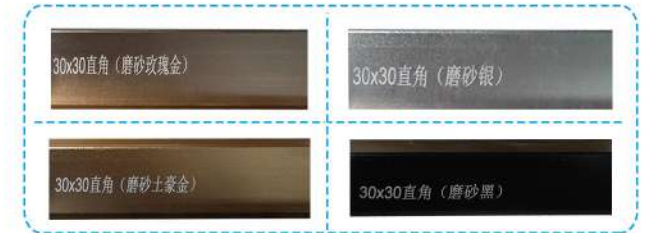

Bamboo and wood fiber wallboard is made of resin, bamboo powder, wood powder and calcium powder mixed, high environmental protection. The color is rich, the style is diverse, so it has strong aesthetic and decorative. The bamboo and wood fiber wallboard is a hollow structure, which has a certain sound insulation effect, and its wood-plastic material has good waterproof performance. In the product synthesis process also added some more effective fire retardant, so that it has the characteristics of waterproof and flame retardant.

工程配套400板 PROJECT SUPPORTING 400 PANELS

工程配套600板 PROJECT SUPPORTING 600 PANELS

产品信息 PRODUCT INFORMATION

- 产品名称 竹木纤维集成墙板
- 墙板厚度 8mm / 9mm
- 墙板宽度 400mm / 600mm
- 墙板长度 3米(支持定制)
- 拼接方式 平缝 / V缝

铝合金线条 >>>

Aluminium alloy strips

产品信息 PROJECT INFORMATION

- 线条厚度 5mm / 8mm
- 线条长度 3000mm
- 可选颜色 玫瑰金 / 土豪金 / 磨砂银 / 磨砂黑

规格型号 PRODUCT SPECIFICATION

安装示意图

冰火板 >>>

Ice hot plate

冰火板又称聚酯纤维水泥板。是以硅质、钙质材料为主原料，加入多种方法养护而成的一种新型建筑材料。冰火板防火级别达到A级，火灾发生时板材不会燃烧，不会产生有毒烟雾；导电系数低，是理想的绝缘材料、防水防潮、隔热隔音、质轻高强、施工简易、经济美观、安全无害、寿命超长。可打造各种外墙，室内装修，店铺装修等一切场所，是全新的覆盖型材料，让人觉得美观特色。