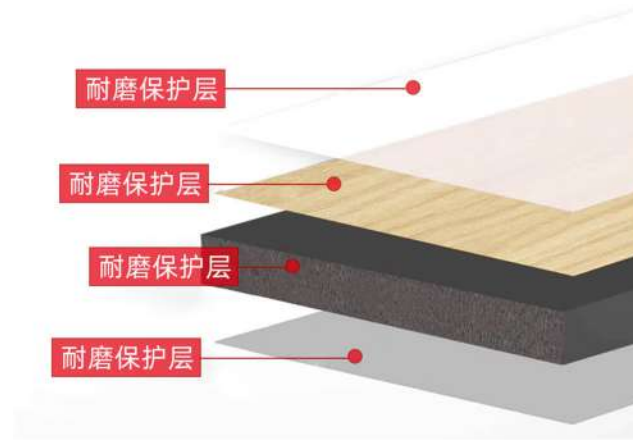

Bamboo and wood fiber wallboard is made of resin, bamboo powder, wood powder and calcium powder mixed, high environmental protection. The color is rich, the style is diverse, so it has strong aesthetic and decorative. The bamboo and wood fiber wallboard is a hollow structure, which has a certain sound insulation effect, and its wood-plastic material has good waterproof performance. In the product synthesis process also added some more effective fire retardant, so that it has the characteristics of waterproof and flame retardant.

产品信息 PROJECT INFORMATION

- 线条厚度 5mm / 8mm
- 线条长度 3000mm
- 可选颜色 玫瑰金 / 土豪金 / 磨砂银 / 磨砂黑

规格型号 PRODUCT SPECIFICATION

安装示意图

冰火板 >>>

Ice hot plate

冰火板又称聚酯纤维水泥板。是以硅质、钙质材料为主原料，加入多种方法养护而成的一种新型建筑材料。冰火板防火级别达到A级，火灾发生时板材不会燃烧，不会产生有毒烟雾；导电系数低，是理想的绝缘材料、防水防潮、隔热隔音、质轻高强、施工简易、经济美观、安全无害、寿命超长。可打造各种外墙，室内装修，店铺装修等一切场所，是全新的覆盖型材料，让人觉得美观特色。

Ice and fire board is also known as polyester fiber cement board. It is a new kind of building material which is made of siliceous and calcareous materials as main raw materials and is cured by various methods. The fire level of the ice and fire board reaches Class A, and the board will not burn when the fire occurs, and will not produce toxic smoke; Low conductivity, is the ideal insulation material, waterproof and moisture-proof, heat insulation and sound insulation, light weight, high strength, simple construction, economic and beautiful, safe and harmless, long life. Can create a variety of external walls, interior decoration, shop decoration and other places, is a new covering material, let people feel beautiful features.

产品信息 PRODUCT INFORMATION

- 产品名称 医疗洁净冰火板
- 墙板厚度 6mm / 8mm
- 墙板宽度 1220mm
- 墙板长度 2440mm/3000mm
- 产品特点 防火、防潮、抗菌

铝蜂窝板 >>>

Aluminum honeycomb panel

铝蜂窝板由于重量轻，可以有效减轻建筑物承重载荷。且不易变形，能够满足超高层建筑抗风压要求。安装便捷，可任意顺序安装，每块墙板可单独拆卸、更换，提高安装维护灵活性，降低成本。用途多样，适用于建筑幕墙、包柱、挑檐、屋面和户外吊顶等。耐腐蚀和耐污染。表面经环氧氟碳处理，具有良好的耐腐蚀性和抗划痕性能。