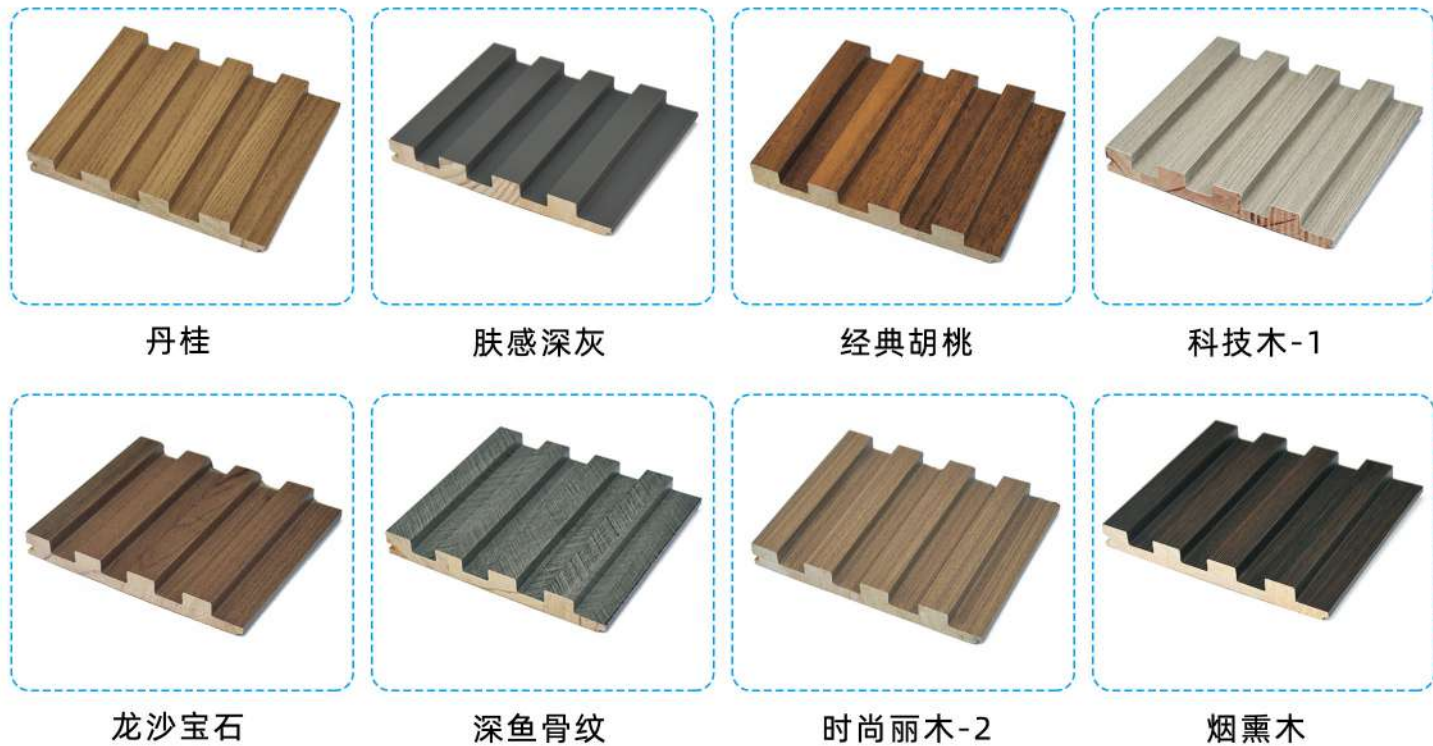

碳晶板颜色系列 >>>

Carbon crystal Color series

碳晶板颜色系列主要包括PET水波纹、布基系列、高光木纹、金属系列、木纹系列、镜面系列、布纹系列、大理石纹系列等。丰富多彩的颜色系列加上碳晶板本身可折弯造型开槽拼接的灵活安装的特点，可以设计出色彩多样，风格迥异且时尚潮流的空间布局。可满足现有的各种应用场景，如家装、工装、酒店、KTV、别墅、办公室、展厅等。

Carbon crystal plate color series mainly includes PET water ripple, cloth base series, high light wood grain, metal series, wood grain series, mirror series, cloth series, marble series and so on. The colorful color series coupled with the characteristics of the carbon crystal plate itself can be bent and slotted, which can design a variety of space layout with different styles and fashion trends. Can meet the existing various application scenarios, such as home improvement, tooling, hotel, KTV, villa, office, exhibition hall and so on.

石纹系列 MARBLE AND STONE SERIES

大理石纹1

大理石纹2

大理石纹3

大理石纹4

也可扫右边二维码查看电子色卡

格栅系列 >>>

Fluted Grille series

实木格栅 SOLID WOOD GRILLE

竹木格栅 BAMBOO CHARCOAL GRILLE

实木格栅颜色 COLOR SERIES

竹木格栅颜色 COLOR SERIES

竹木纤维维护墙板 >>>

Bamboo wood fiber wallboard

竹木纤维维护墙板是由树脂、竹粉、木粉以及钙粉混合而成，环保度高。颜色丰富，款式多样，因而又具有较强的审美性与装饰性。竹木纤维维护墙板属于中空结构，有一定隔音效果，再加上其木塑的材质有很好的防水性能。在产品合成过程中还添加了一些能更有效防火的阻燃剂，使之同时具备了防水阻燃的特点。

Bamboo and wood fiber wallboard is made of resin, bamboo powder, wood powder and calcium powder mixed, high environmental protection. The color is rich, the style is diverse, so it has strong aesthetic and decorative. The bamboo and wood fiber wallboard is a hollow structure, which has a certain sound insulation effect, and its wood-plastic material has good waterproof performance. In the product synthesis process also added some more effective fire retardant, so that it has the characteristics of waterproof and flame retardant.