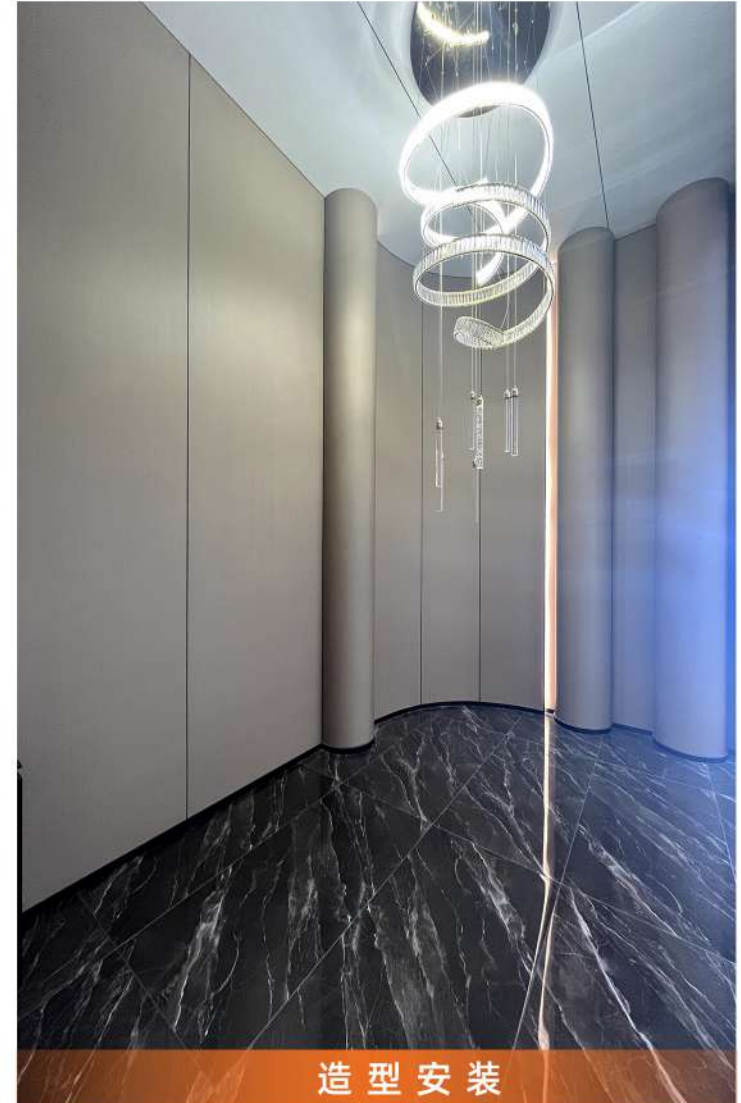

实景效果展示 >>>

Case presentaiion