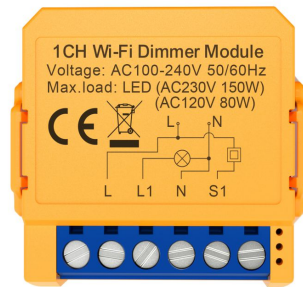

Item number	Photo
<b>TRV16</b>	 A white, cylindrical thermostat with a digital display showing '92' and a small icon below it. It has a metallic base.
<b>TRV16-WiFi</b>	 A white, cylindrical thermostat with a digital display showing '92' and several icons below it, including a Wi-Fi symbol. It has a metallic base.
<b>TRV06</b>	 A white, cylindrical thermostat with a digital display showing '28' and several icons above it, including a Wi-Fi symbol, a battery icon, and a square icon. It has a metallic base.

Item number	Photo	Product name
<p><b>WSM16</b> <b>WiFi L/N</b></p>		<p>WiFi light switch on- off switch 1/2/3/4 street light switch</p>

**ZWSM16**  
**ZigBee L/N**

ZigBee light switch on-  
off switch 1/2/3/4  
street light switch

**LWSM16**  
**WiFi Live Wire**

**WiFi Live Wire Switcher**

**LZWSM16**  
**ZigBee Live**  
**Wire**

ZigBee light switch on-  
off switch 1/2/3  
street light switch

**DMS16**

WiFi dimming switch  
with 1/2 dimming  
switches

**ZDMS16**

Zigbee dimming circuit breaker with 1/2 dimming switches

**WSM16-DC-1**

WiFi dry contact module

**ZWSM16-DC-1**

ZigBee dry contact module

**WPM16**

WiFi power monitor 1/2  
channel