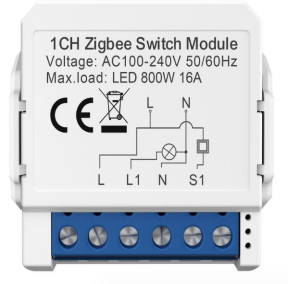

Item number	Photo
<b>TRV16</b>	 A white, cylindrical thermostat with a digital display showing '92' and a small icon below it. It has a metallic base.
<b>TRV16-WiFi</b>	 A white, cylindrical thermostat with a digital display showing '92' and several icons below it, including a Wi-Fi symbol. It has a metallic base.
<b>TRV06</b>	 A white, cylindrical thermostat with a digital display showing '28' and several icons above it, including a Wi-Fi symbol, a battery icon, and a square icon. It has a metallic base.

**WT-FP-5**

**TRV07-WiFi**

**TRV07**

<p><b>GW16</b></p>	
<p><b>GW16-Wired</b></p>	
<p><b>NEW</b></p> <p><b>GW60T-Wired-S</b></p>	

**GW60-Matter**

**GW02**

**#NAME?**

**GW70-MQTT**

Item number	Photo	Product name
<p><b>WSM16</b> <b>WiFi L/N</b></p>		<p>WiFi light switch on- off switch 1/2/3/4 street light switch</p>

**ZWSM16**  
**ZigBee L/N**

ZigBee light switch on-  
off switch 1/2/3/4  
street light switch

**LWSM16**  
**WiFi Live Wire**

**WiFi Live Wire Switcher**

**LZWSM16**  
**ZigBee Live**  
**Wire**

ZigBee light switch on-  
off switch 1/2/3  
street light switch

**DMS16**

WiFi dimming switch  
with 1/2 dimming  
switches