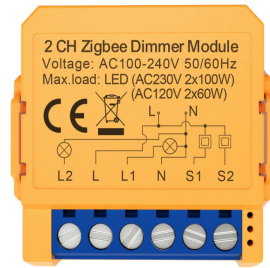

Item number	Photo
<b>TRV16</b>	 A white, cylindrical thermostat with a digital display showing '92' and a small icon below it. It has a metallic base.
<b>TRV16-WiFi</b>	 A white, cylindrical thermostat with a digital display showing '92' and several icons below it, including a Wi-Fi symbol. It has a metallic base.
<b>TRV06</b>	 A white, cylindrical thermostat with a digital display showing '28' and several icons above it, including a Wi-Fi symbol, a battery icon, and a square icon. It has a metallic base.

Item number	Photo	Product name
<p><b>WSM16</b> <b>WiFi L/N</b></p>		<p>WiFi light switch on- off switch 1/2/3/4 street light switch</p>

**ZWSM16**  
**ZigBee L/N**

ZigBee light switch on-  
off switch 1/2/3/4  
street light switch

**LWSM16**  
**WiFi Live Wire**

**WiFi Live Wire Switcher**

**LZWSM16**  
**ZigBee Live**  
**Wire**

ZigBee light switch on-  
off switch 1/2/3  
street light switch

**DMS16**

WiFi dimming switch  
with 1/2 dimming  
switches

**ZDMS16**

Zigbee dimming circuit breaker with 1/2 dimming switches

**WSM16-DC-1**

WiFi dry contact module

**ZWSM16-DC-1**

ZigBee dry contact module

**WPM16**

WiFi power monitor 1/2  
channel