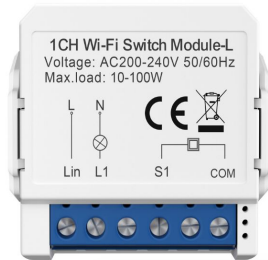

WiFi Live Wire Switcher