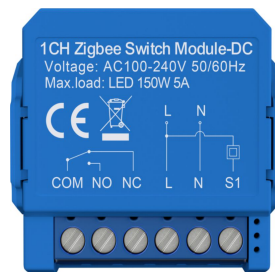

**LWSM16**  
**WiFi Live Wire**

**WiFi Live Wire Switcher**

**LZWSM16**  
**ZigBee Live**  
**Wire**

ZigBee light switch on-  
off switch 1/2/3  
street light switch

**DMS16**

WiFi dimming switch  
with 1/2 dimming  
switches

**ZDMS16**

Zigbee dimming circuit breaker with 1/2 dimming switches

**WSM16-DC-1**

WiFi dry contact module

**ZWSM16-DC-1**

ZigBee dry contact module

**WPM16**

WiFi power monitor 1/2  
channel

**ZWPM16**

ZigBee power monitor  
1/2 channel

**GDS16**

WiFi garage door  
module

**WCB16-WM**

WiFi circuit breaker

**CSM16-RF-1**

WiFi+RF curtain module

**WSMD-4  
ZWSMD-4**

WiFi/ZigBee 4-channel  
switch (DC/AC 4-32V)  
(AC 4-250V)

**N-WSM01**  
**L/N**

WiFi light switch on-  
off switch 1/2/3/4  
street light switch

Item number	Photo	Product name
<b>TS02RD-US groove</b>	 The photo section contains eight individual images of light switches, arranged in two rows of four. The top row shows four white switches with different button configurations: one with a red dot, one with a blue dot, one with two red dots, and one with two blue dots. The bottom row shows four black switches with similar configurations: one with a red dot, one with a blue dot, one with two red dots, and one with two blue dots.	US standard WiFi L/N light switch