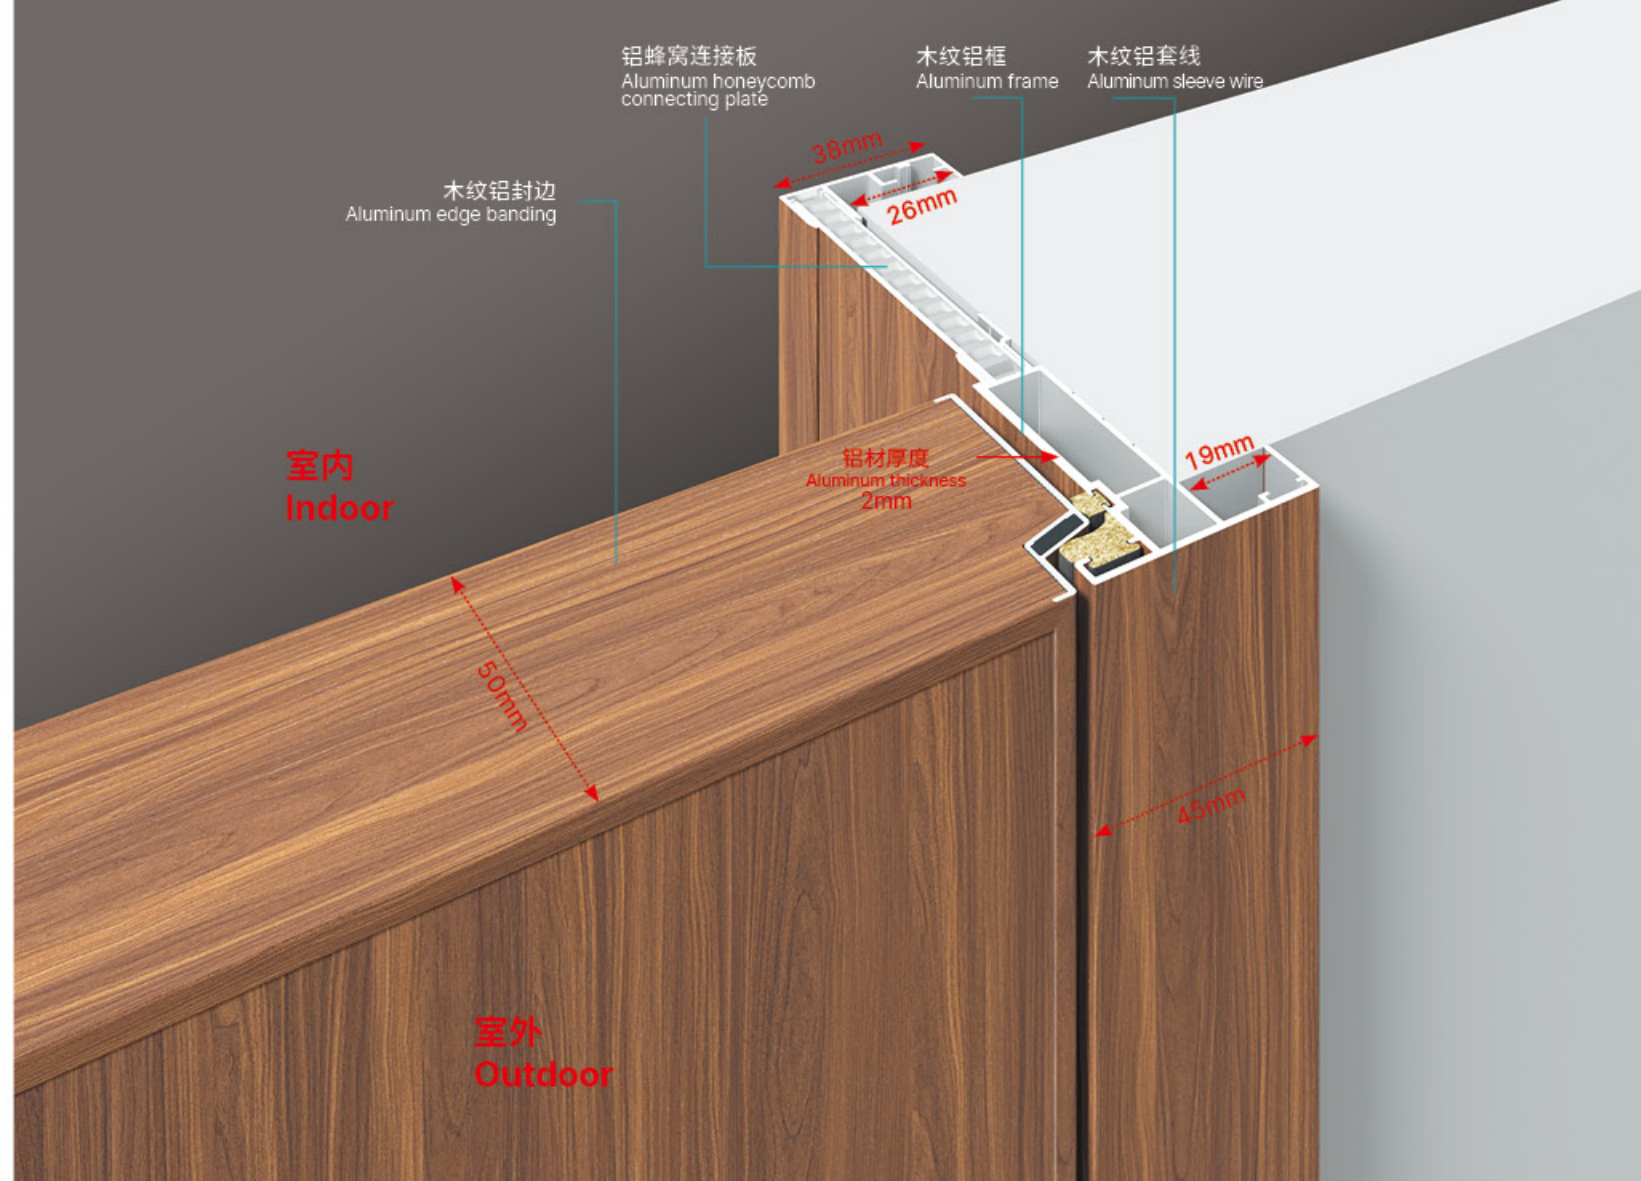

外平内开极窄

同色铝框

Flush outside and open inside - very narrow
Same color aluminum door frame

设计理念

采用外平内开的设计理念，以简洁的线条和纯粹的设计，增强了外立面的整体美感。这种设计不仅满足了室内空间对门的美观度要求，更在实用性上大放异彩。

The design concept of flush outside and open inside is adopted, with simple lines and pure design, which enhances the overall beauty of the facade. This design not only meets the aesthetic requirements of the indoor space for the door, but also shines in practicality.

内平内开极窄

同色铝框

Inward opening-extremely narrow
Same color aluminum door frame

设计理念

用极窄的线条打破传统，摒弃厚重，以细窄边框传递“少即是多”的生活态度。

Breaking tradition with extremely narrow lines and abandoning heaviness, Convey the life attitude of 'less is more' with a narrow border.