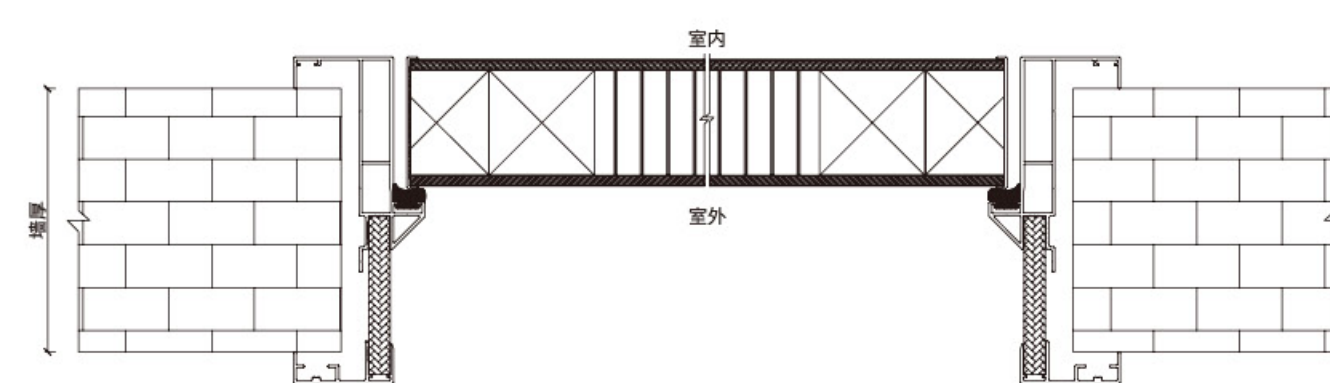

铝木门见光包框的计算公式:

- ·见光宽+50=包框尺寸高
- ·门扇宽+34=包框尺寸宽 (含8厘缝)
- ·见光高+25=包框尺寸宽
- ·门扇高+26=包框尺寸高 (含10吊脚)

Calculation formula for visible frame of aluminum wooden door

- Visible light width+50=package frame size height
- Door leaf width+34=package frame size width (including 8mm seam)
- Visible light height+25=package frame size width
- Door leaf height+26=Package frame size height (including 10 hangers)

型号: HY-12(主窗) 长度: 5.5m 重量: 0.821kg/m 壁厚: 1.5 背面盖槽25mm	型号: HY-13(副窗) 长度: 5.5m 重量: 0.296kg/m 壁厚: 1.3 正面盖槽25mm
型号: HY-15(门包边) 长度: 3.1m 重量: 0.172kg/m 壁厚: 1.3