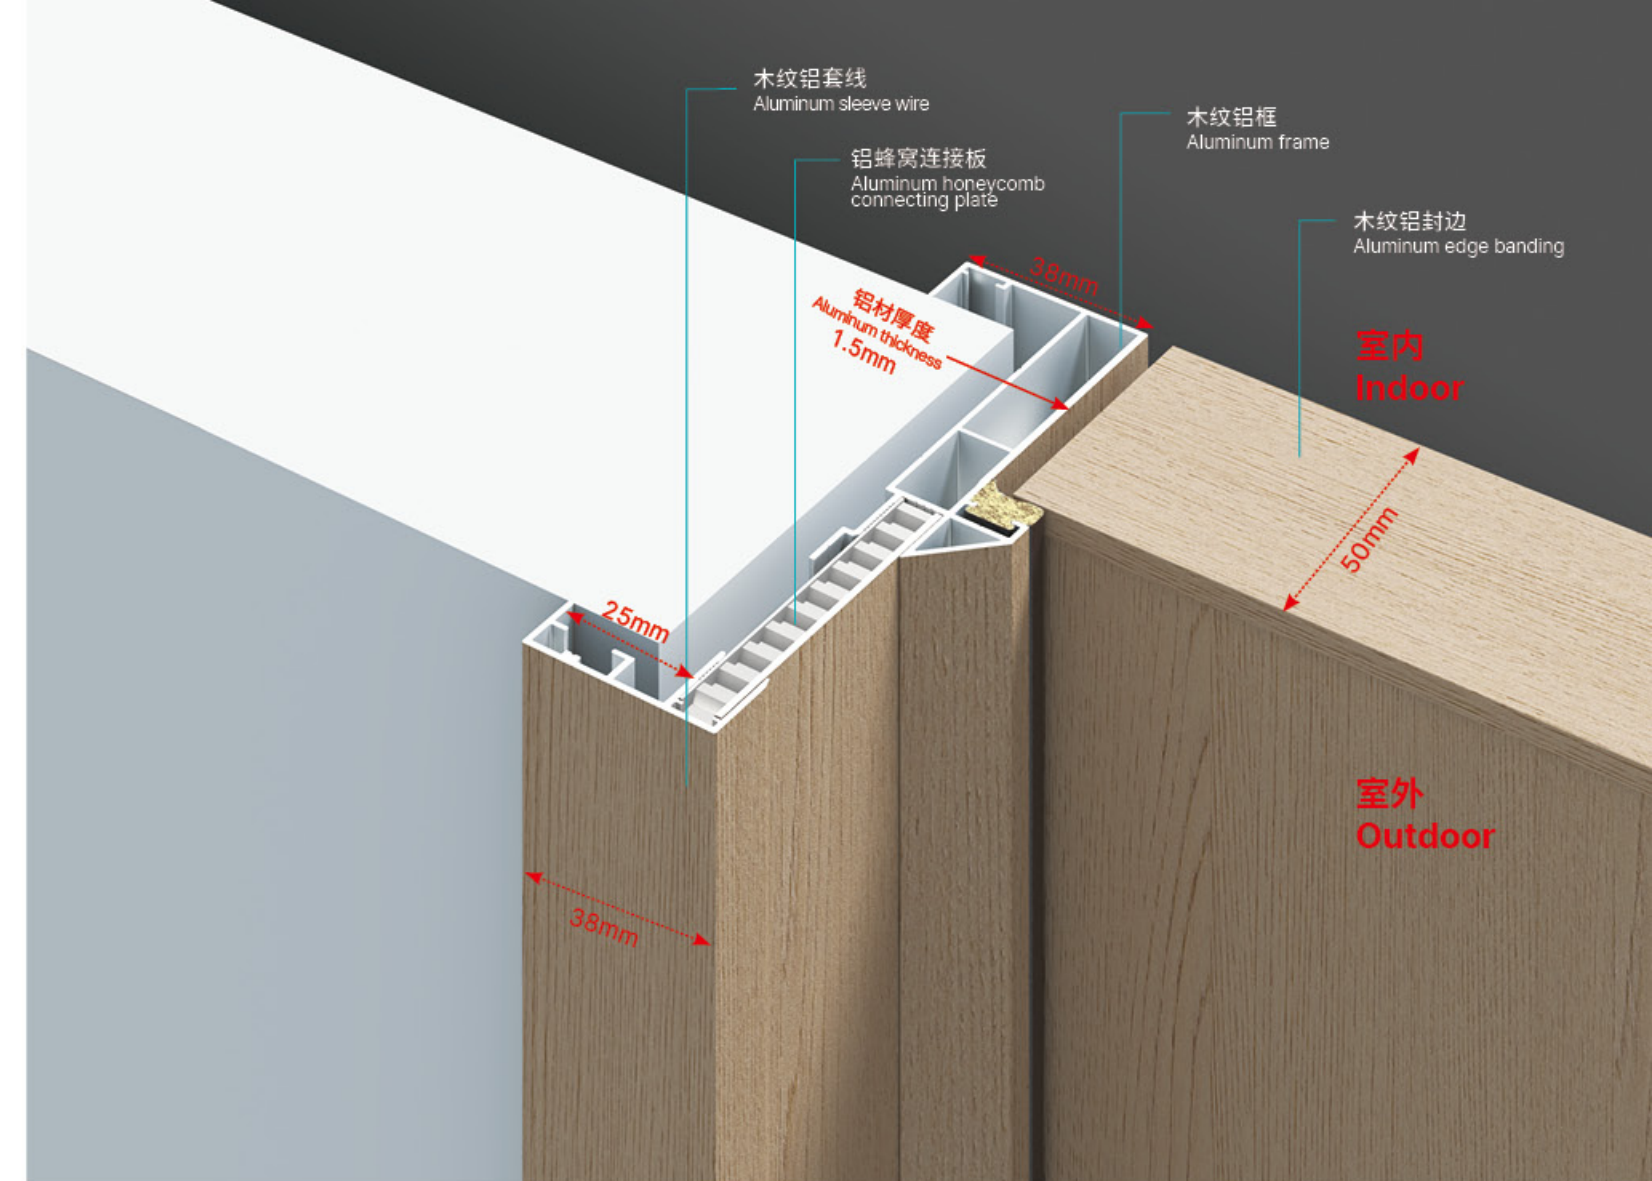

#### 设计理念

采用外平内开的设计理念，以简洁的线条和纯粹的设计，增强了外立面的整体美感。这种设计不仅满足了室内空间对门的美观度要求，更在实用性上大放异彩。

The design concept of flush outside and open inside is adopted, with simple lines and pure design, which enhances the overall beauty of the facade. This design not only meets the aesthetic requirements of the indoor space for the door, but also shines in practicality.

## 内平内开极窄

### 同色铝框

Inward opening-extremely narrow  
Same color aluminum door frame

#### 设计理念

用极窄的线条打破传统，摒弃厚重，以细窄边框传递“少即是多”的生活态度。

Breaking tradition with extremely narrow lines and abandoning heaviness, Convey the life attitude of 'less is more' with a narrow border.

铝木门见光包框的计算公式:

- 见光宽+50=包框尺寸高
- 门扇宽+34=包框尺寸宽 (含8厘缝)
- 见光高+25=包框尺寸宽
- 门扇高+26=包框尺寸高 (含10吊脚)