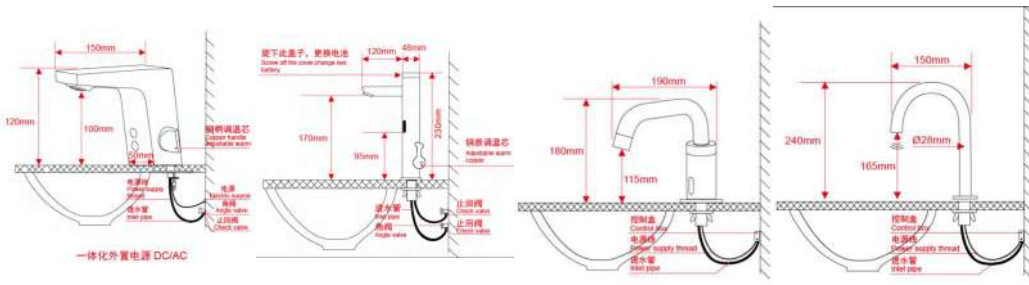

Name: Basin sensor faucet

Name: Basin sensor faucet

Name: Basin sensor faucet

Name: Basin sensor faucet

Body: Brass

Body: Brass

Body: Brass

Body: Brass

Surface: Chrome

Surface: Chrome

Surface: Chrome

Surface: Chrome

Name: Basin sensor faucet

Name: Basin sensor faucet

Name: Basin sensor faucet

Name: Basin sensor faucet

Body: Brass

Body: Brass

Body: Brass

Body: Brass

Surface: Chrome

Surface: Chrome

Surface: Chrome

Surface: Chrome

Name: Basin sensor faucet

Name: Basin sensor faucet

Name: Basin sensor faucet

Name: Basin sensor faucet

Body: Brass

Body: Brass

Body: Brass

Body: Brass

Surface: Chrome

Surface: Chrome

Surface: Chrome

Surface: Chrome