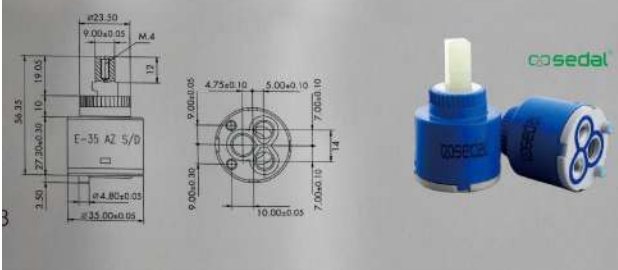

ST-L2211BN
 Name: Basin faucet
 Body:Brass
 Surface:Brushed nickel

ST-L41
 Name: Basin faucet
 Body: 304 Stainless steel
 Surface:Brushed nickel

柔和泡泡水

30° 黄金比例开合把手

30°

西班牙顶级赛道阀芯
 选用西班牙顶级赛道陶瓷阀芯，耐磨损，手感好，性能稳定，操作灵活，龙头经久耐用，五十万次无滴漏。
 Top-class Sedal Cartridges are of anti-abrasion, stable performance, excellent and flexible operation, and no leaking within 500,000 times.