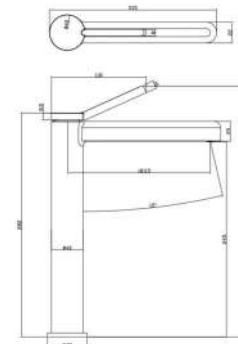

9861GL

Name: Basin faucet

Body: Brass

Surface:Brushed gold

9861GB

Name: Basin faucet

Body: Brass

Surface:Matte black

9861C

Name: Basin faucet

Body: Brass

Surface:Brushed nickel