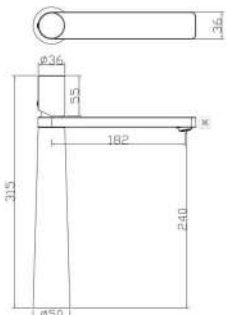

Name: Basin faucet

Body: Brass

Surface: PVD Rose gold

Name: Basin faucet

Body: Brass

Surface: PVD Rose gold

Name: Basin faucet

Body: Brass

Surface:chrome

Name: Basin faucet

Body: Brass

Surface:Brushed gold

Name: Basin faucet

Body: Brass

Surface:Brushed nickel

Name: Basin faucet

Body: Brass

Surface:plated gun