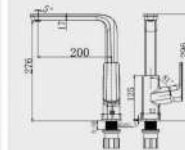

ST-CF9023

Name: Kitchen faucet

Body: Grade A copper ingot

Surface: Water plated matte white

主体净重:1995.0克

ST-T2015

Name: Kitchen Faucet

Body: 304 Stainless steel