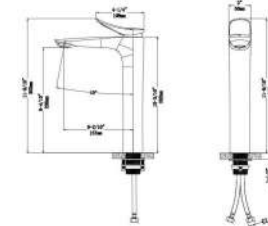

Surface: Wire drawing water plated

7019
PVD 拉丝金

ST-L7019

Name: Basin faucet

Body: Grade A copper ingot

Surface: PVD Brushed gold

ST-L313

Name: Basin faucet