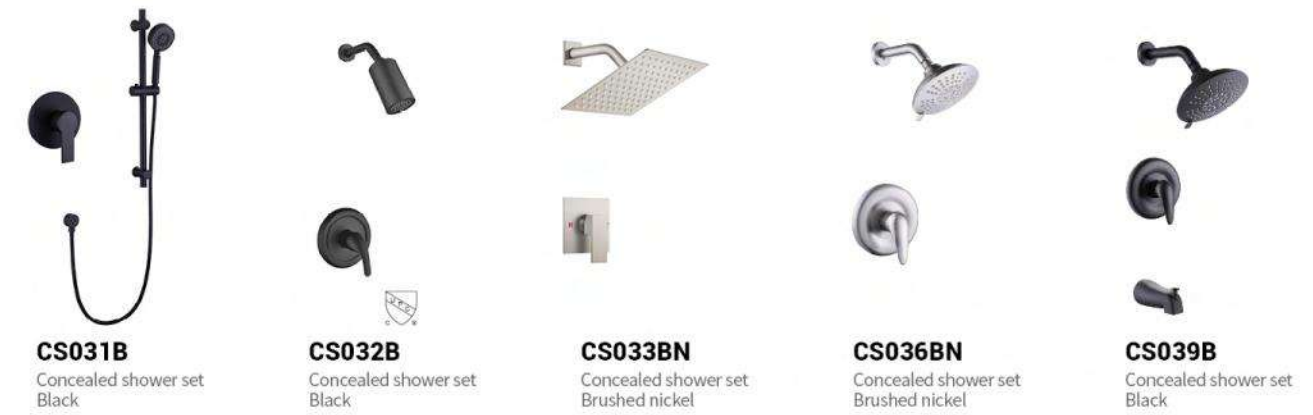

Concealed shower set series MATERIAL: BRASS