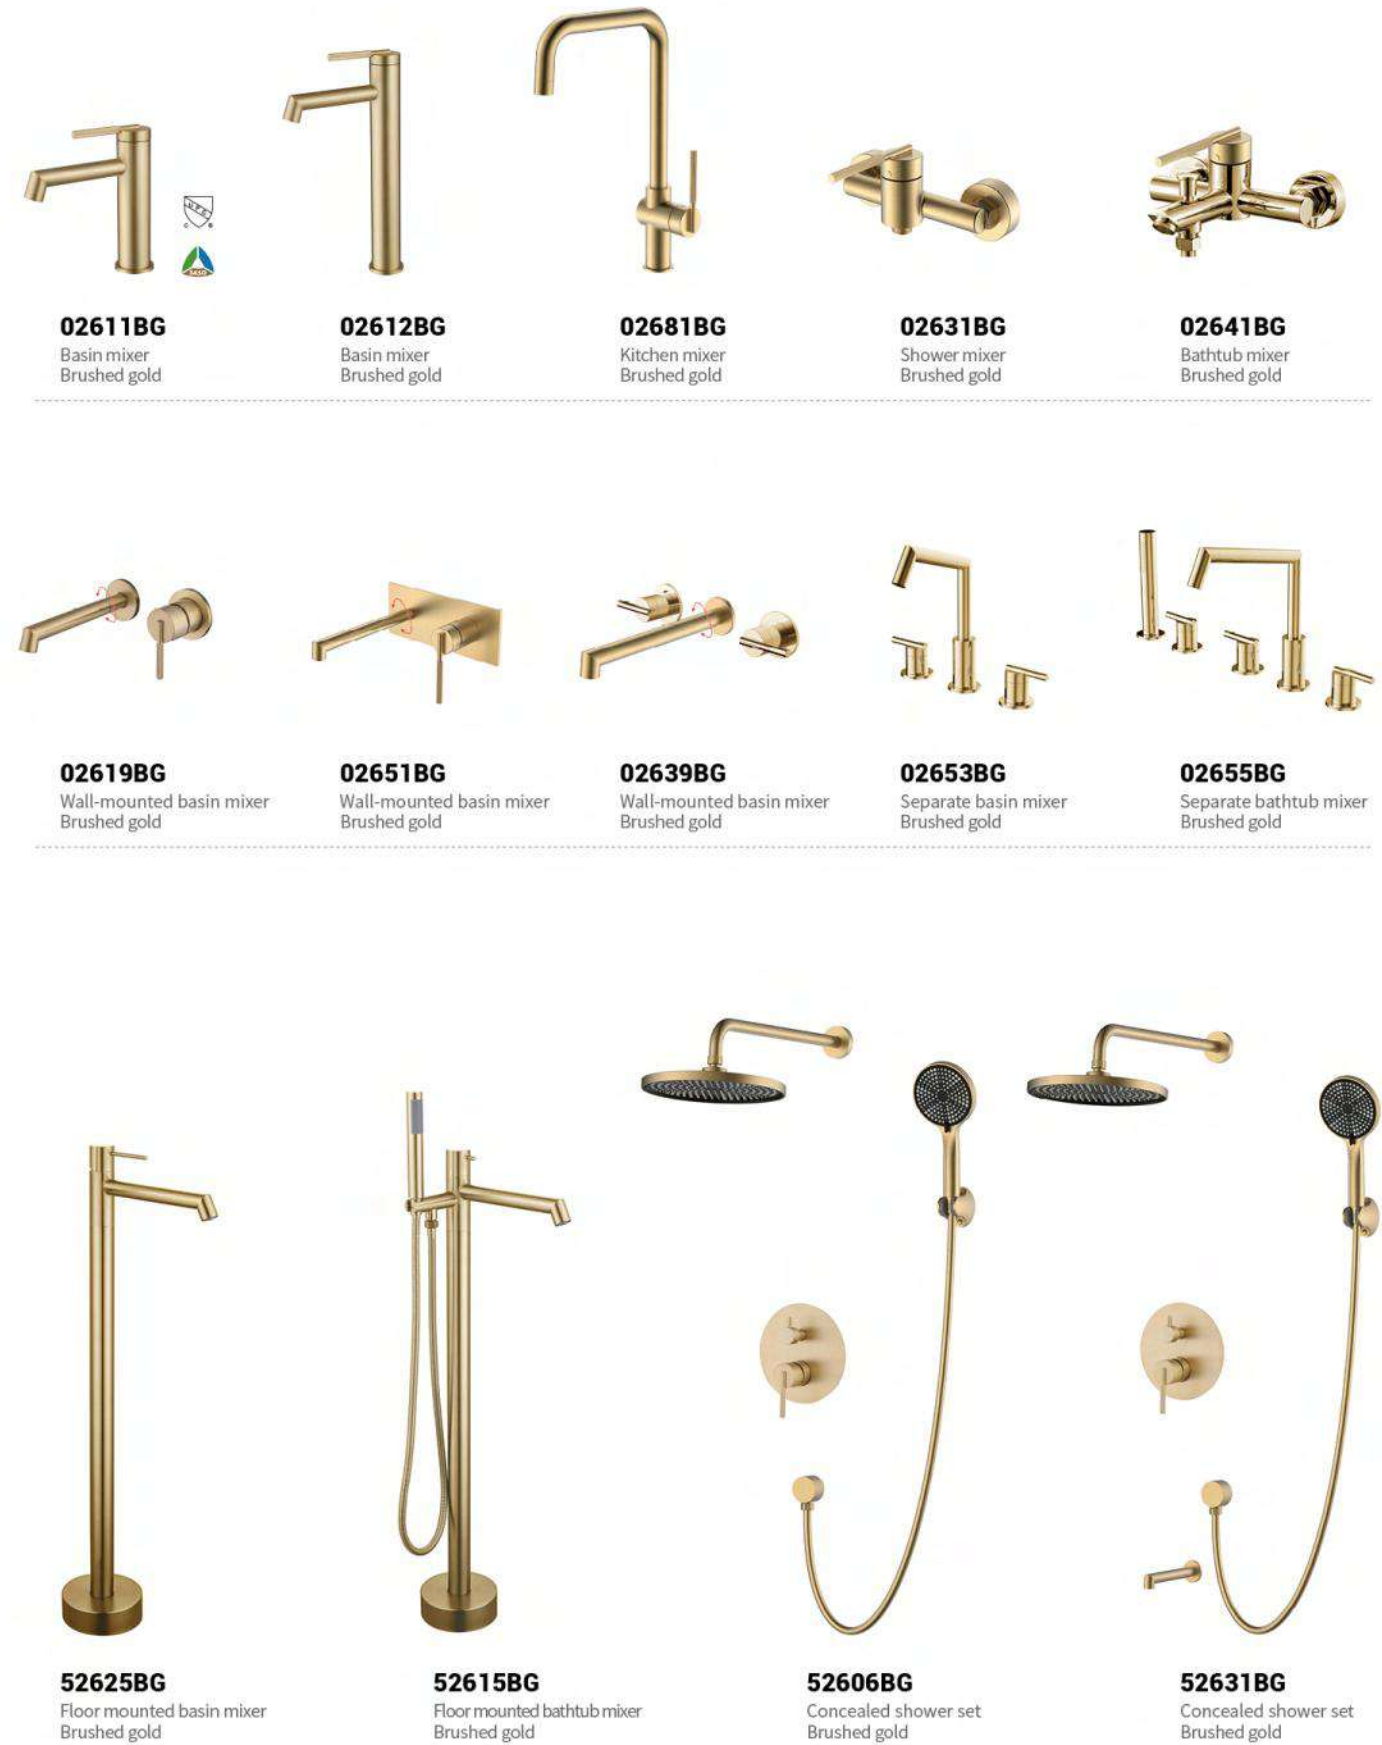

**00219GM**  
Wall-mounted basin mixer  
Gun metal

**00251B**  
Wall-mounted basin mixer  
Black

**00239B**  
Wall-mounted basin mixer  
Black

**00253B**  
Separate basin mixer  
Black

**00254B**  
Separate bathtub mixer  
Black

**00255B**  
Separate bathtub mixer  
Black

**00262B**  
Concealed shower set  
Black

**01292B**  
Concealed shower set  
Black

**00293B**  
Shower column set  
Black

**50115B**  
Floor mounted bathtub mixer  
Black

**00231B**  
Shower mixer  
Black

**00241B**  
Bathtub mixer  
Black

**04211ABN**  
Basin mixer  
Brushed nickel

**04211AB**  
Basin mixer  
Black

**04212AB**  
Basin mixer  
Black

**04211AGM**  
Basin mixer  
Gun metal