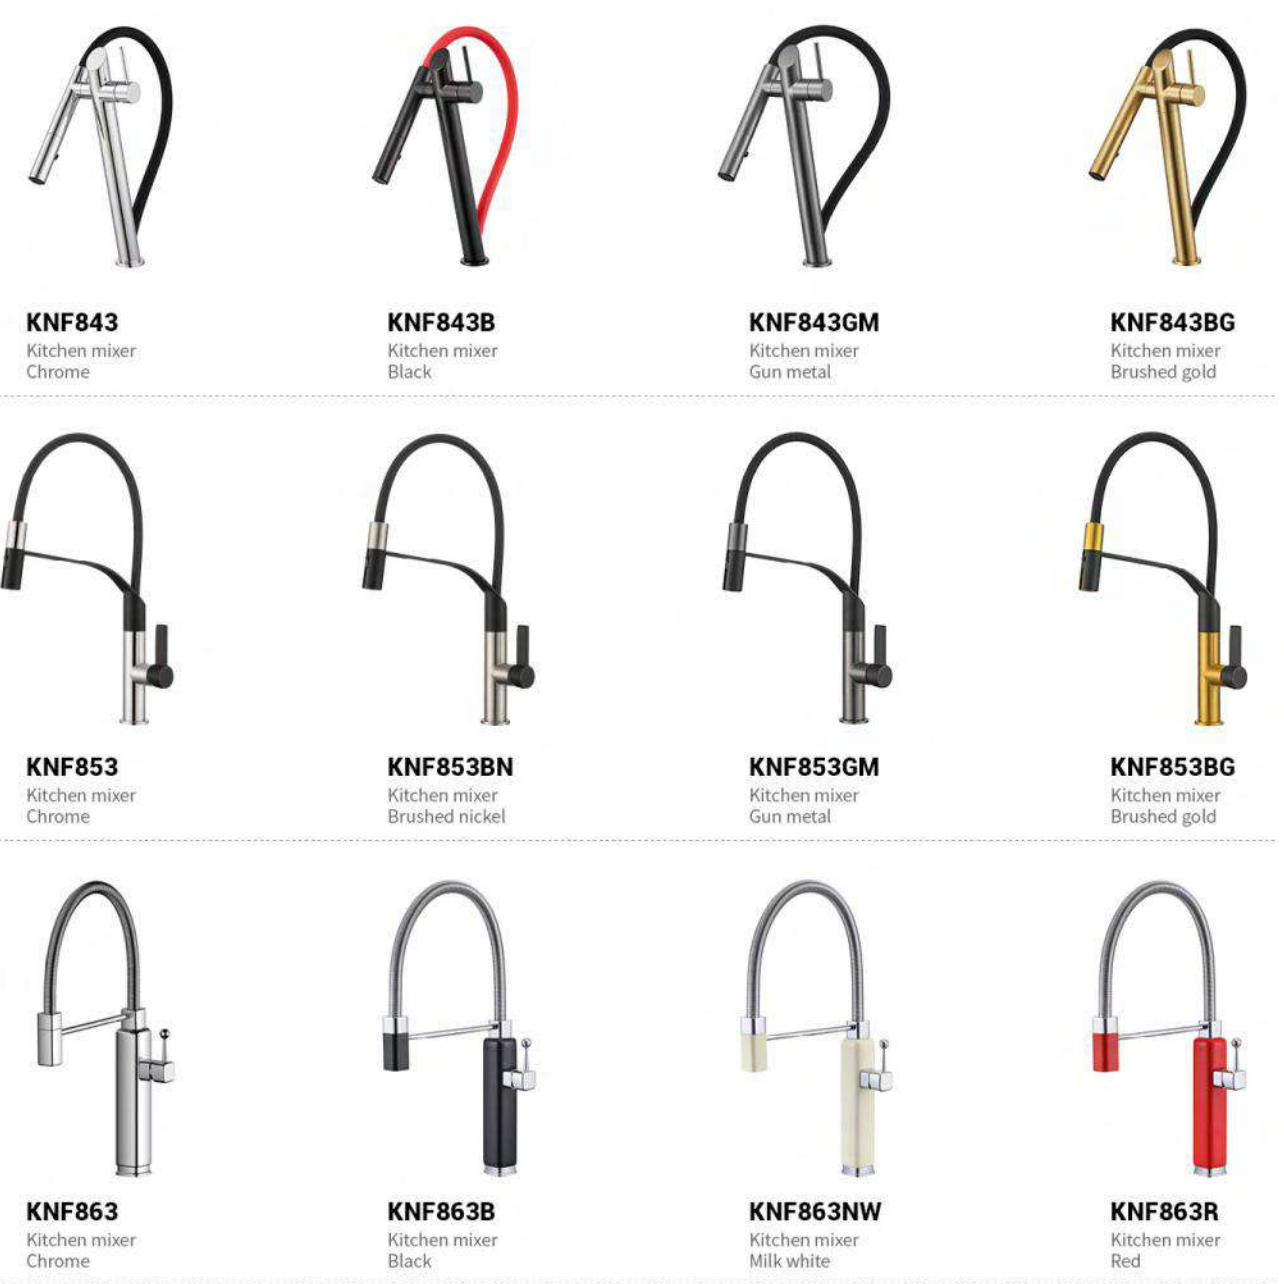

KNF843
Kitchen mixer
Chrome

KNF843B
Kitchen mixer
Black

KNF843GM
Kitchen mixer
Gun metal

KNF843BG
Kitchen mixer
Brushed gold

KNF853
Kitchen mixer
Chrome

KNF853BN
Kitchen mixer
Brushed nickel

KNF853GM
Kitchen mixer
Gun metal

KNF853BG
Kitchen mixer
Brushed gold

KNF863
Kitchen mixer
Chrome

KNF863B
Kitchen mixer
Black

KNF863NW
Kitchen mixer
Milk white

KNF863R
Kitchen mixer
Red