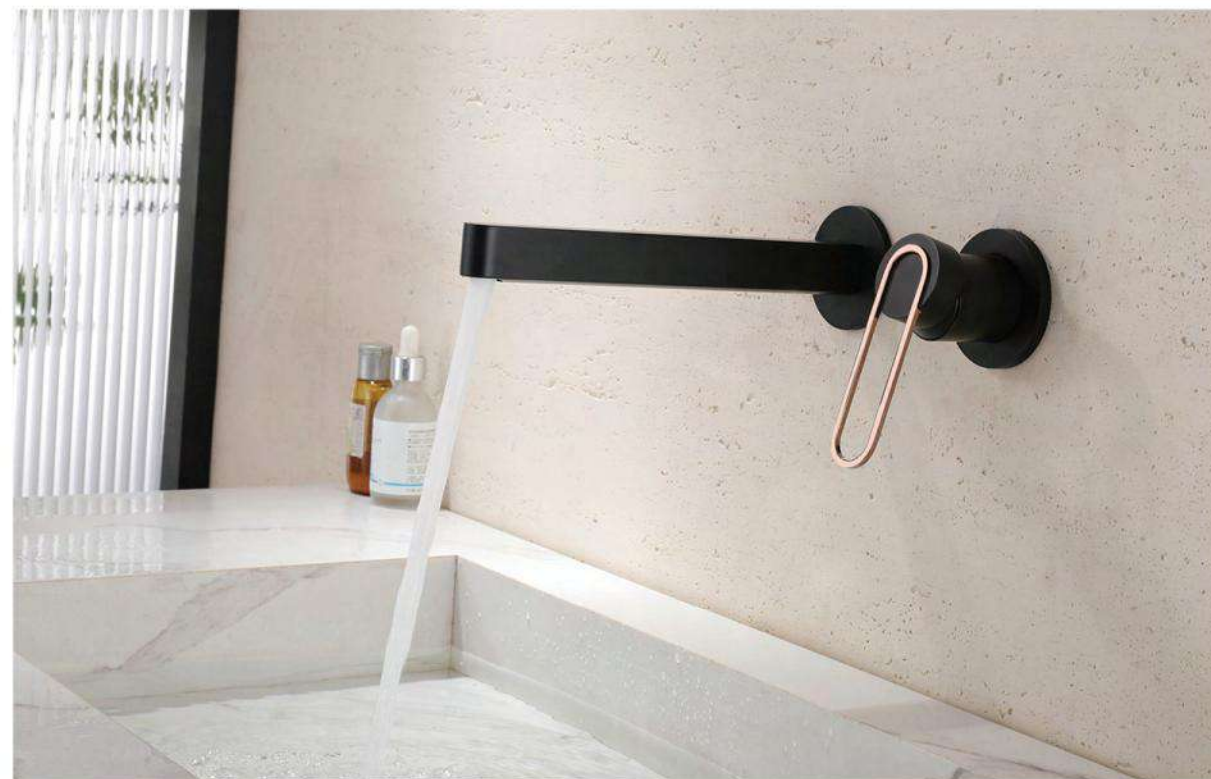

EXQUISITE
NATURE
REPRESENTATION

A fantastic, as the eternal theme of life.
Looking for a more luxurious and intermediate
state and simple, this state is different from
the ordinary, is different from the simple,
but is closely connected with the practical,
comfortable, warm and elegant.