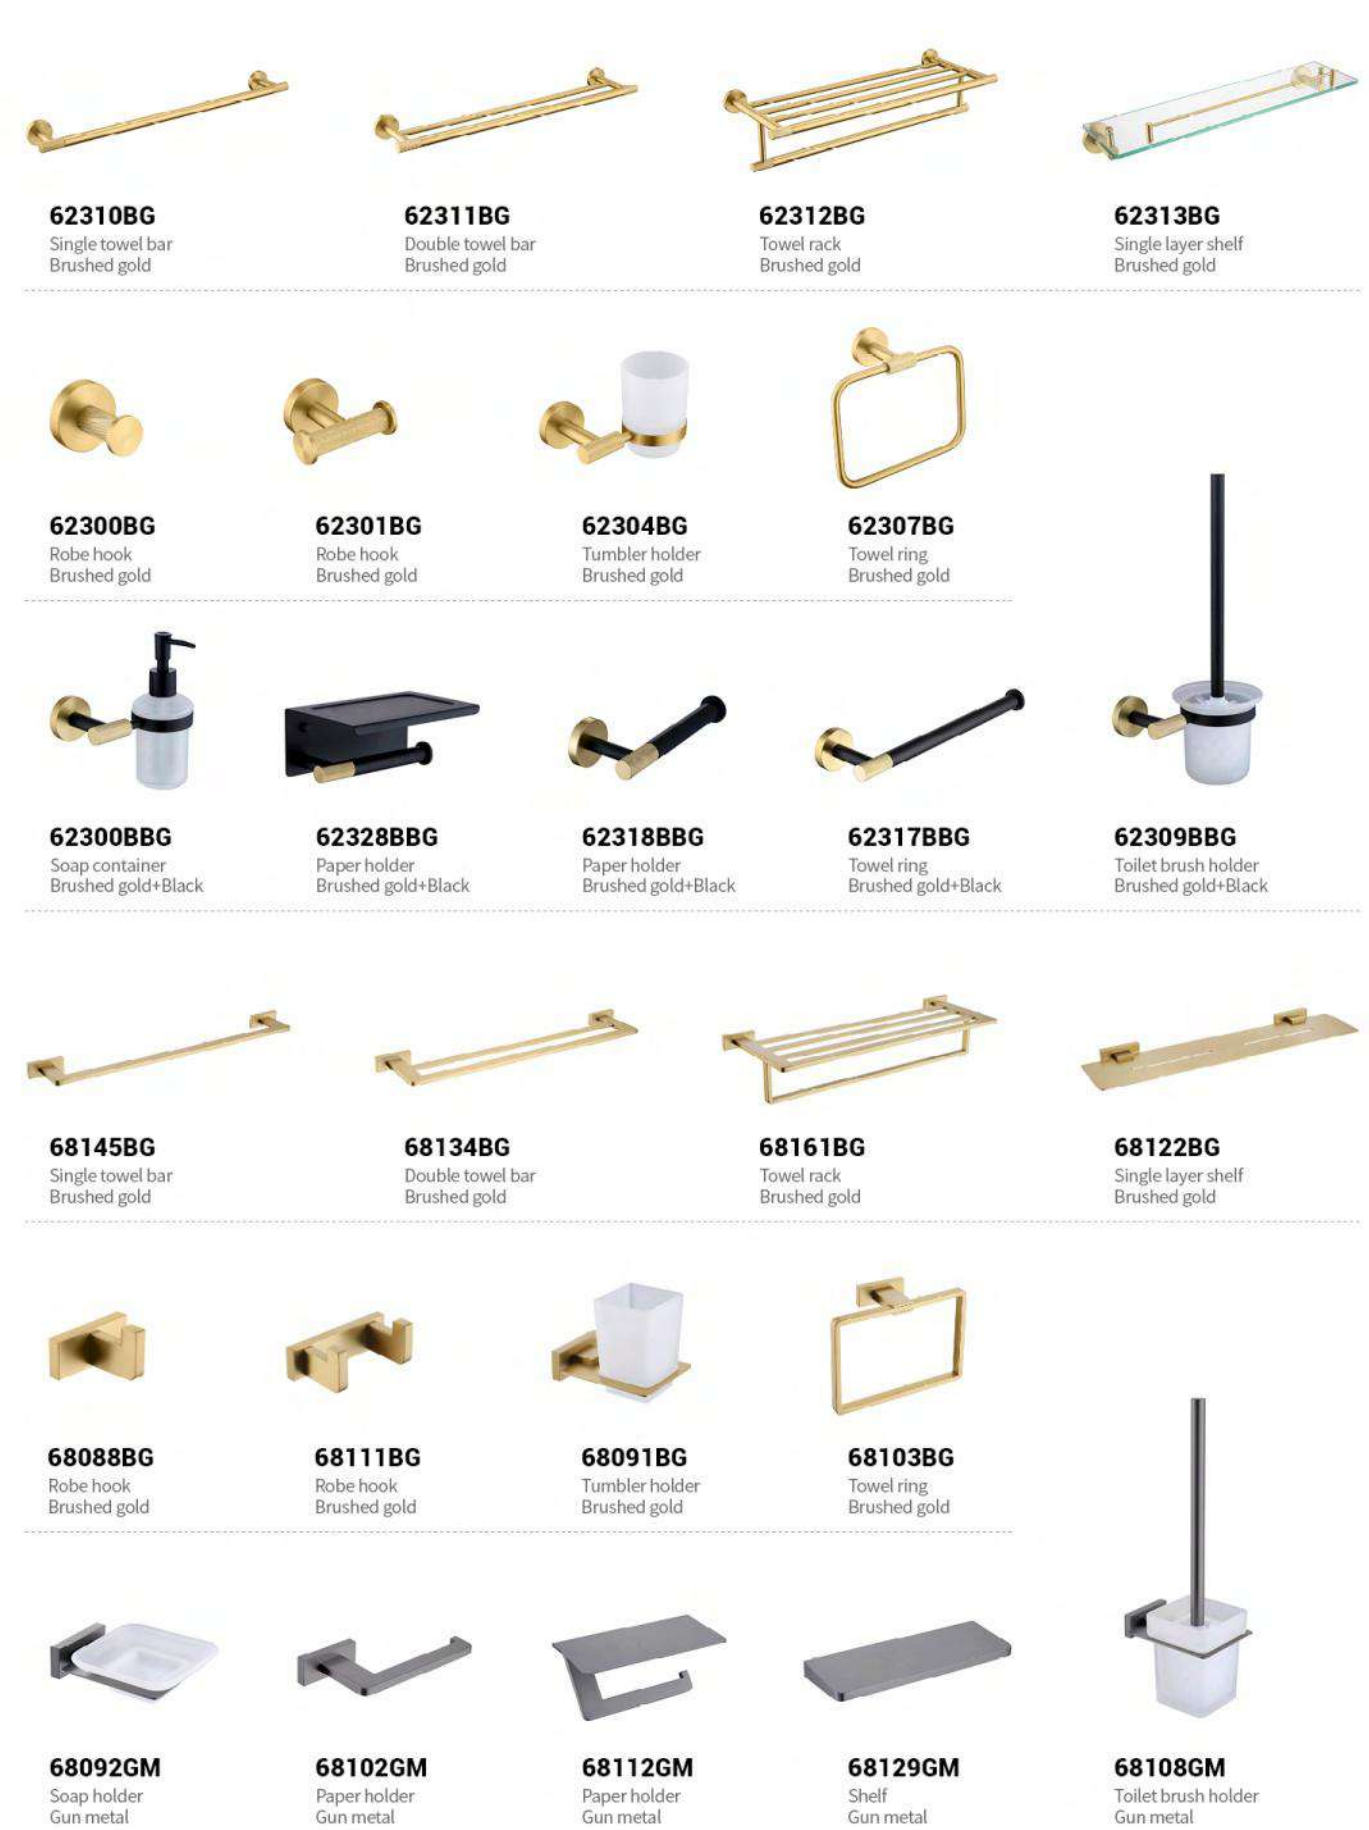

**94107BG**  
Soap holder  
Brushed gold

**94105BG**  
Tumbler holder  
Brushed gold

**94104BG**  
Single layer glass shelf  
Brushed gold

**94109BG**  
Paper holder  
Brushed gold

**94119BG**  
Paper holder  
Brushed gold

**94108BG**  
Towel ring  
Brushed gold

**94112BG**  
Toilet brush holder  
Brushed gold

**94113**  
Four-piece pendant  
Polished

**94115BN**  
Four-piece pendant  
Brushed nickel

**94116BGB**  
Four-piece pendant  
Black+Brushed gold

**95110**  
Robe hook  
Polished

**95111**  
Robe hook  
Polished

**93601B**  
Single towel bar  
Black

**93608B**  
Double towel bar  
Black

**93615B**  
Towel rack  
Black

**93604**  
Robe hook  
Chrome

**93606**  
Soap holder  
Chrome

**93605**  
Tumbler holder  
Chrome

**93705**  
Double tumbler holder  
Chrome

**93602**  
Paper holder  
Chrome

**93603**  
Paper holder  
Chrome

**93607**  
Single layer glass shelf  
Chrome

**93610**  
Toilet brush holder  
Chrome