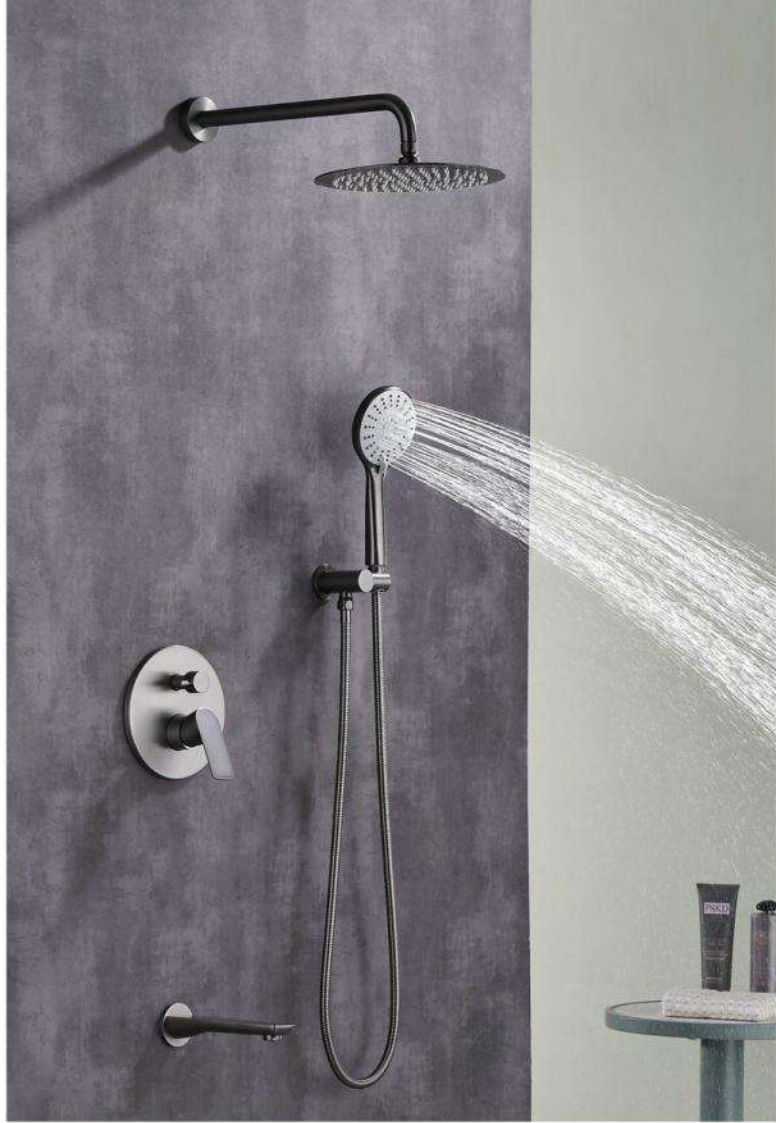

A fantastic, as the eternal theme of life. Looking for a more luxurious and intermediate state and simple, this state is different from the ordinary, is different from the simple, but is closely connected with the practical, comfortable, warm and elegant.