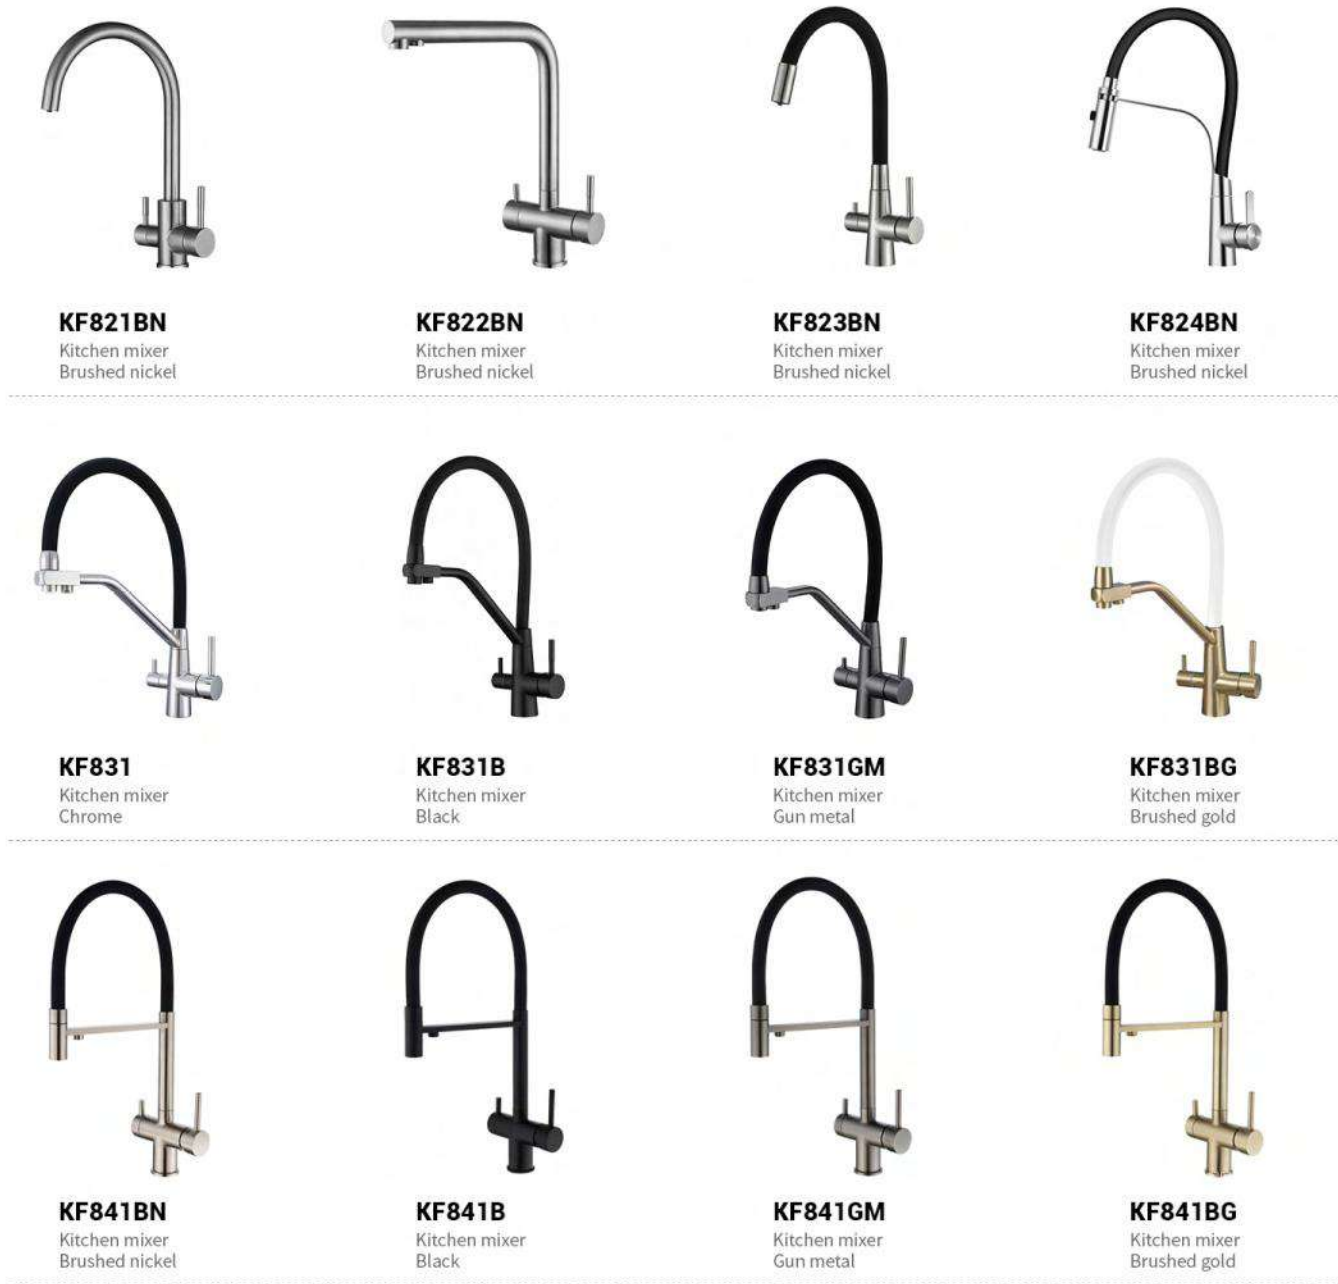

KF821BN
Kitchen mixer
Brushed nickel

KF822BN
Kitchen mixer
Brushed nickel

KF823BN
Kitchen mixer
Brushed nickel

KF824BN
Kitchen mixer
Brushed nickel

KF831
Kitchen mixer
Chrome

KF831B
Kitchen mixer
Black

KF831GM
Kitchen mixer
Gun metal

KF831BG
Kitchen mixer
Brushed gold

KF841BN
Kitchen mixer
Brushed nickel

KF841B
Kitchen mixer
Black

KF841GM
Kitchen mixer
Gun metal

KF841BG
Kitchen mixer
Brushed gold