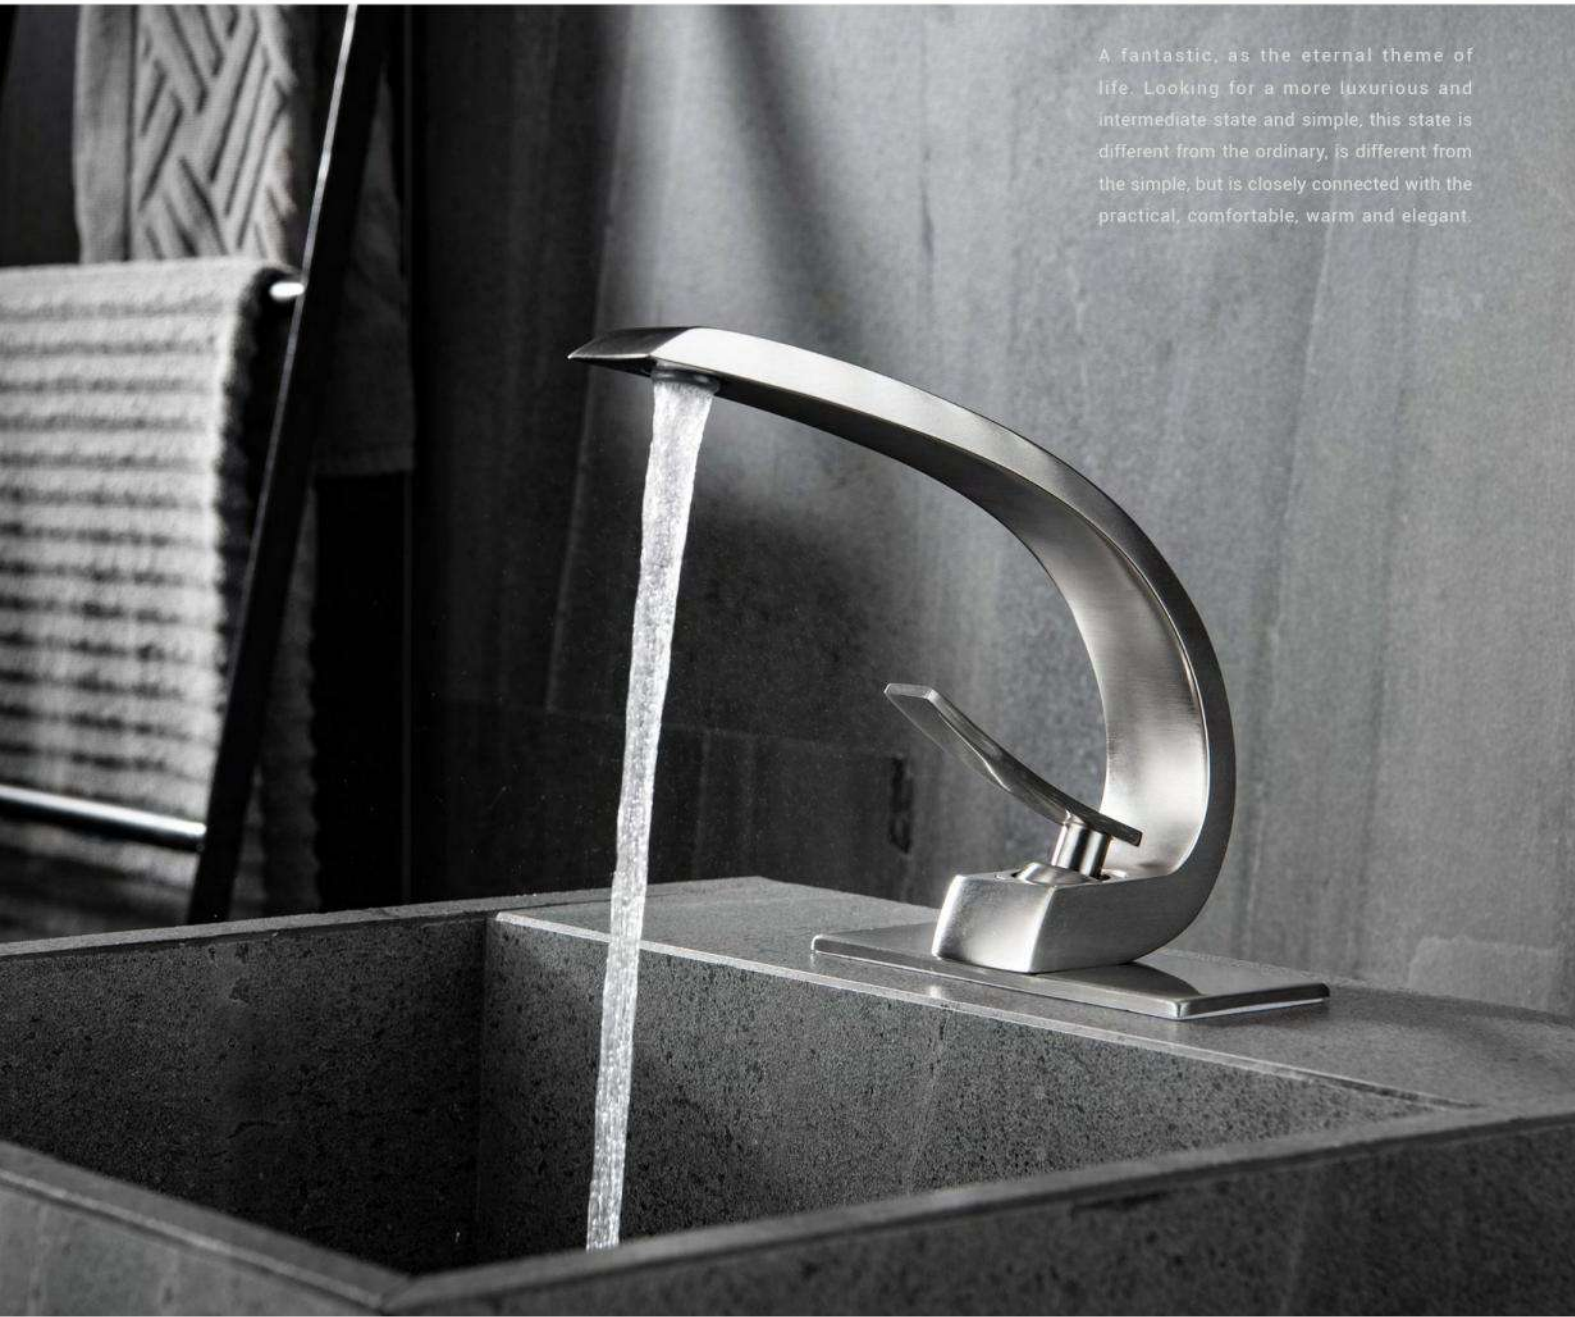

**04092G**  
Shower column set  
Gold

A fantastic, as the eternal theme of life. Looking for a more luxurious and intermediate state and simple, this state is different from the ordinary, is different from the simple, but is closely connected with the practical, comfortable, warm and elegant.