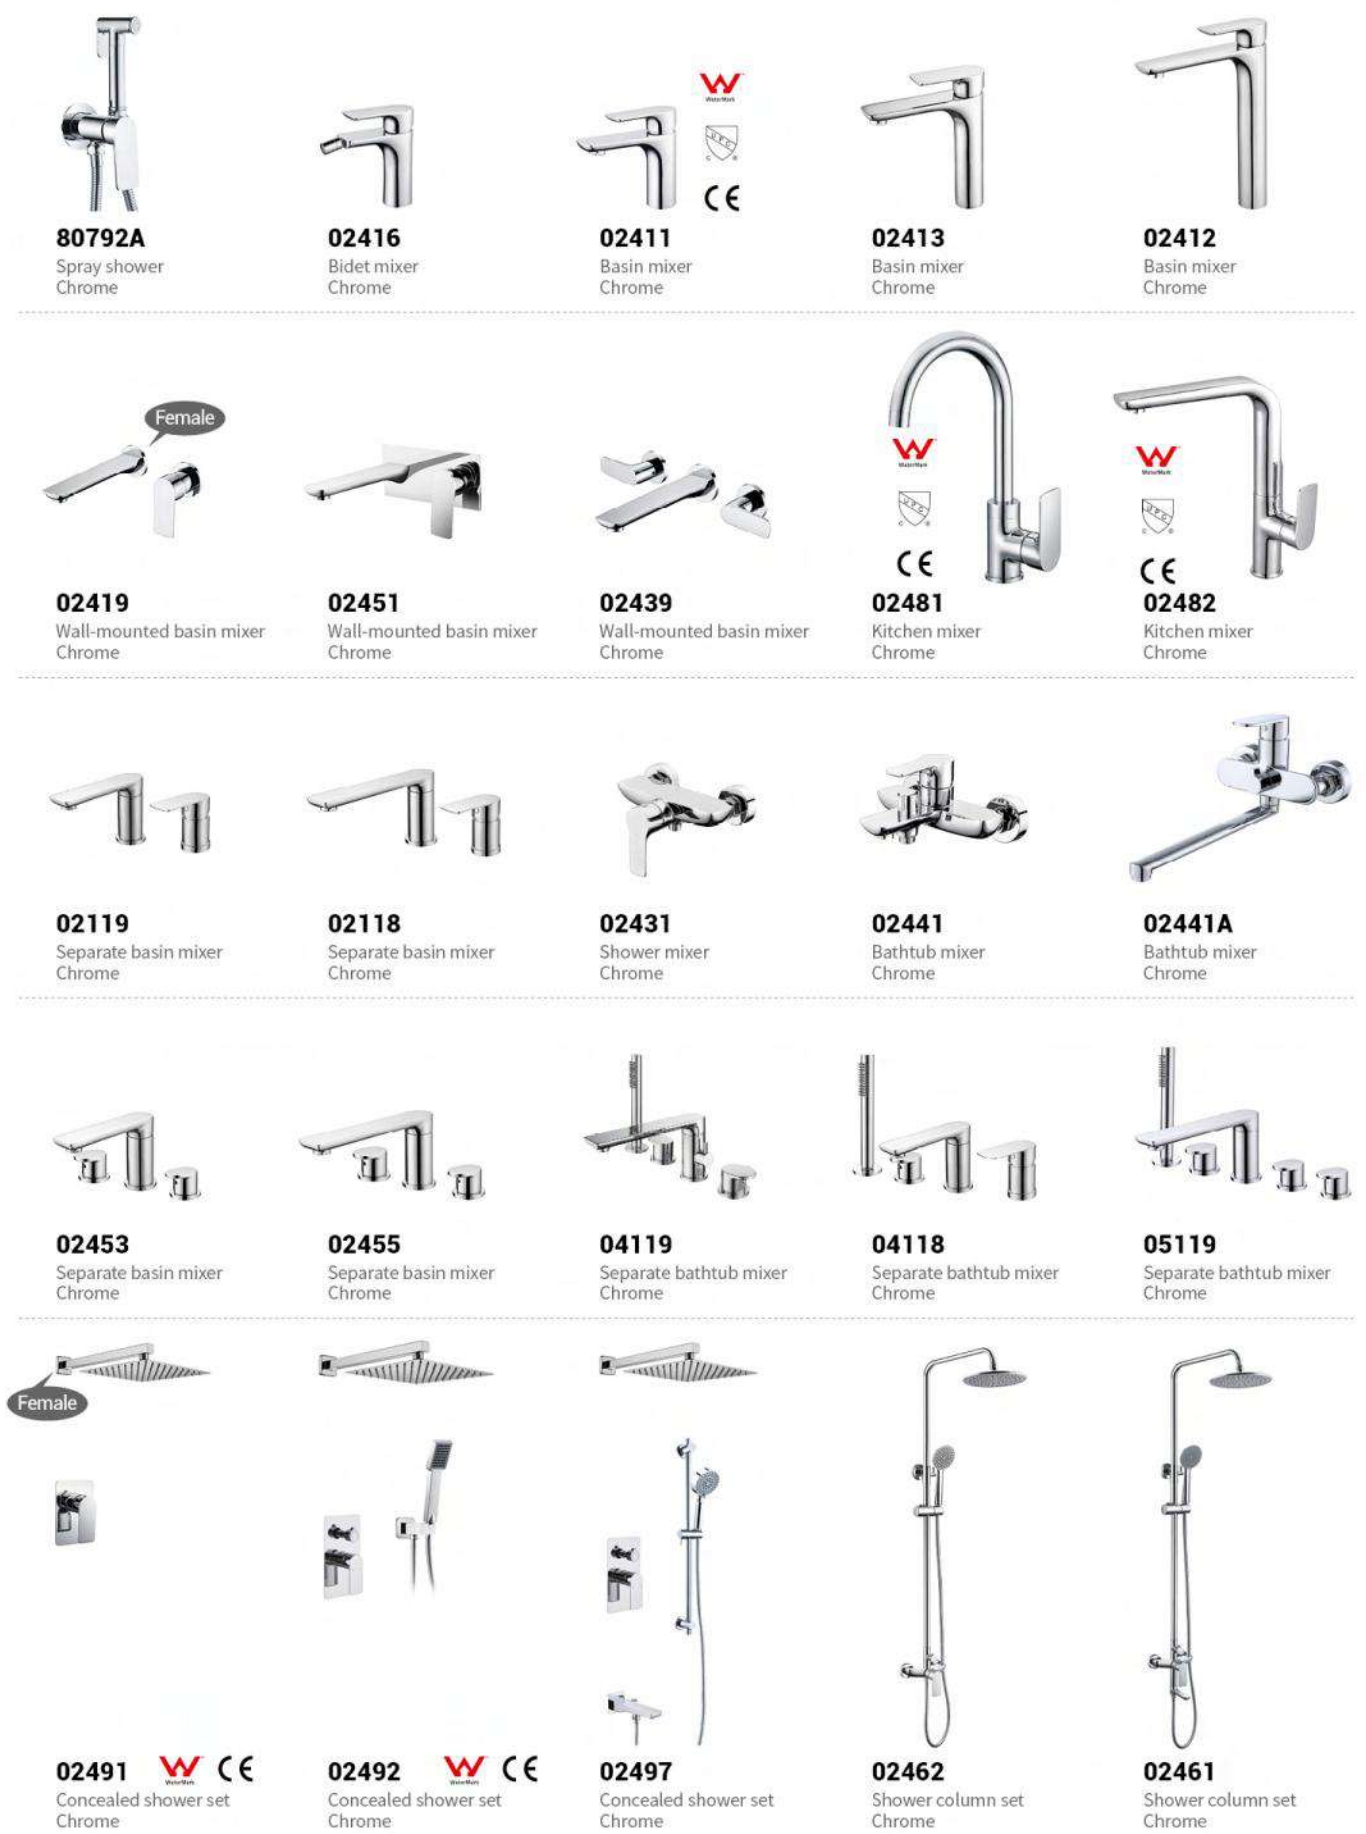

Suite mixer series MATERIAL: BRASS

80792A Spray shower Chrome
02416 Bidet mixer Chrome
02411 Basin mixer Chrome
02413 Basin mixer Chrome
02412 Basin mixer Chrome
02419 Wall-mounted basin mixer Chrome
02451 Wall-mounted basin mixer Chrome
02439 Wall-mounted basin mixer Chrome
02481 Kitchen mixer Chrome
02482 Kitchen mixer Chrome
02119 Separate basin mixer Chrome
02118 Separate basin mixer Chrome
02431 Shower mixer Chrome
02441 Bathtub mixer Chrome
02441A Bathtub mixer Chrome
02453 Separate basin mixer Chrome
02455 Separate basin mixer Chrome
04119 Separate bathtub mixer Chrome
04118 Separate bathtub mixer Chrome
05119 Separate bathtub mixer Chrome
02491 Concealed shower set Chrome
02492 Concealed shower set Chrome
02497 Concealed shower set Chrome
02462 Shower column set Chrome
02461 Shower column set Chrome