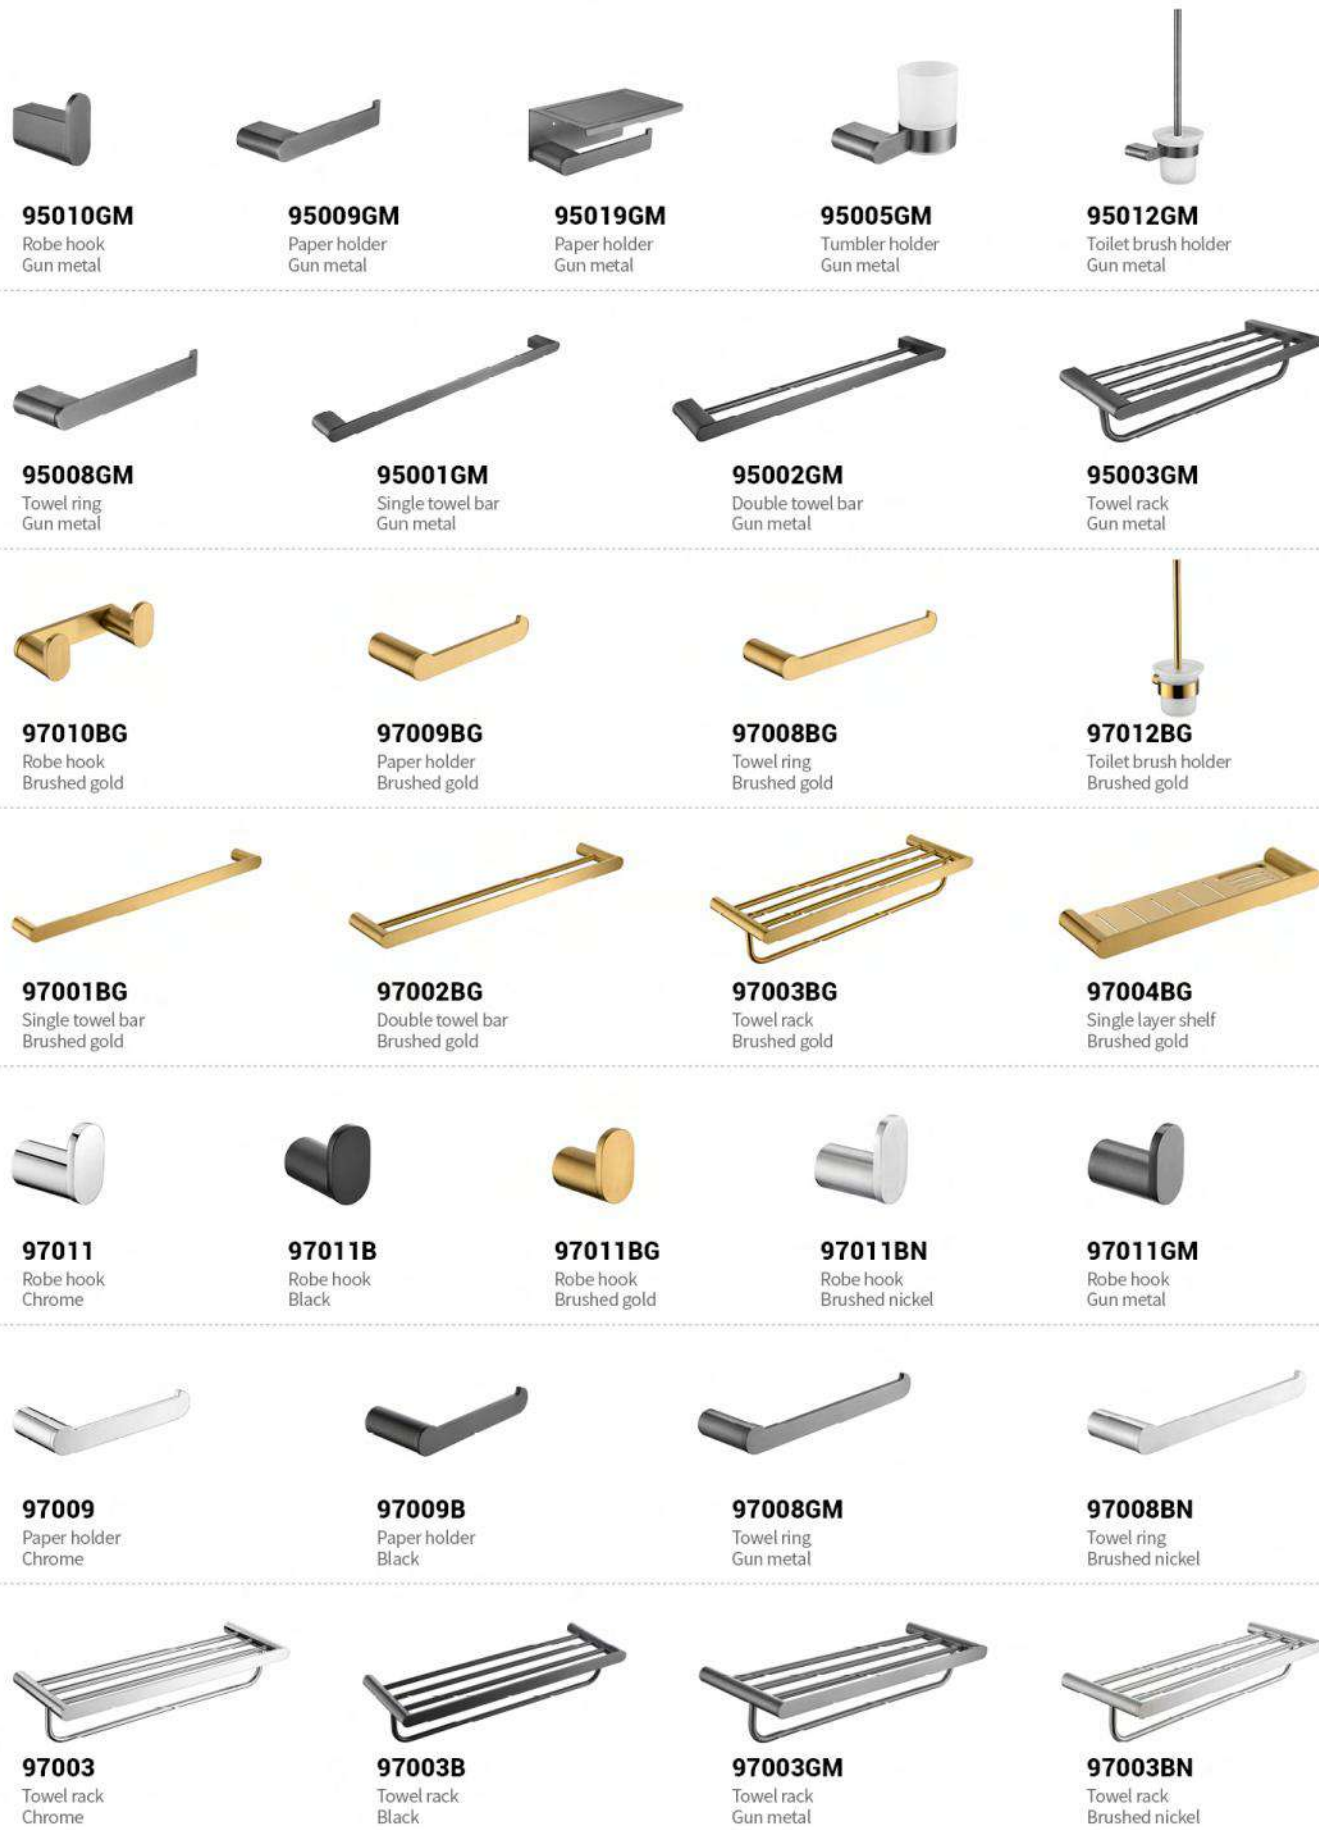

**94107BG**  
Soap holder  
Brushed gold

**94105BG**  
Tumbler holder  
Brushed gold

**94104BG**  
Single layer glass shelf  
Brushed gold

**94109BG**  
Paper holder  
Brushed gold

**94119BG**  
Paper holder  
Brushed gold

**94108BG**  
Towel ring  
Brushed gold

**94112BG**  
Toilet brush holder  
Brushed gold

**94113**  
Four-piece pendant  
Polished

**94115BN**  
Four-piece pendant  
Brushed nickel

**94116BGB**  
Four-piece pendant  
Black+Brushed gold

**95110**  
Robe hook  
Polished

**95111**  
Robe hook  
Polished

**93601B**  
Single towel bar  
Black

**93608B**  
Double towel bar  
Black

**93615B**  
Towel rack  
Black

**93604**  
Robe hook  
Chrome

**93606**  
Soap holder  
Chrome