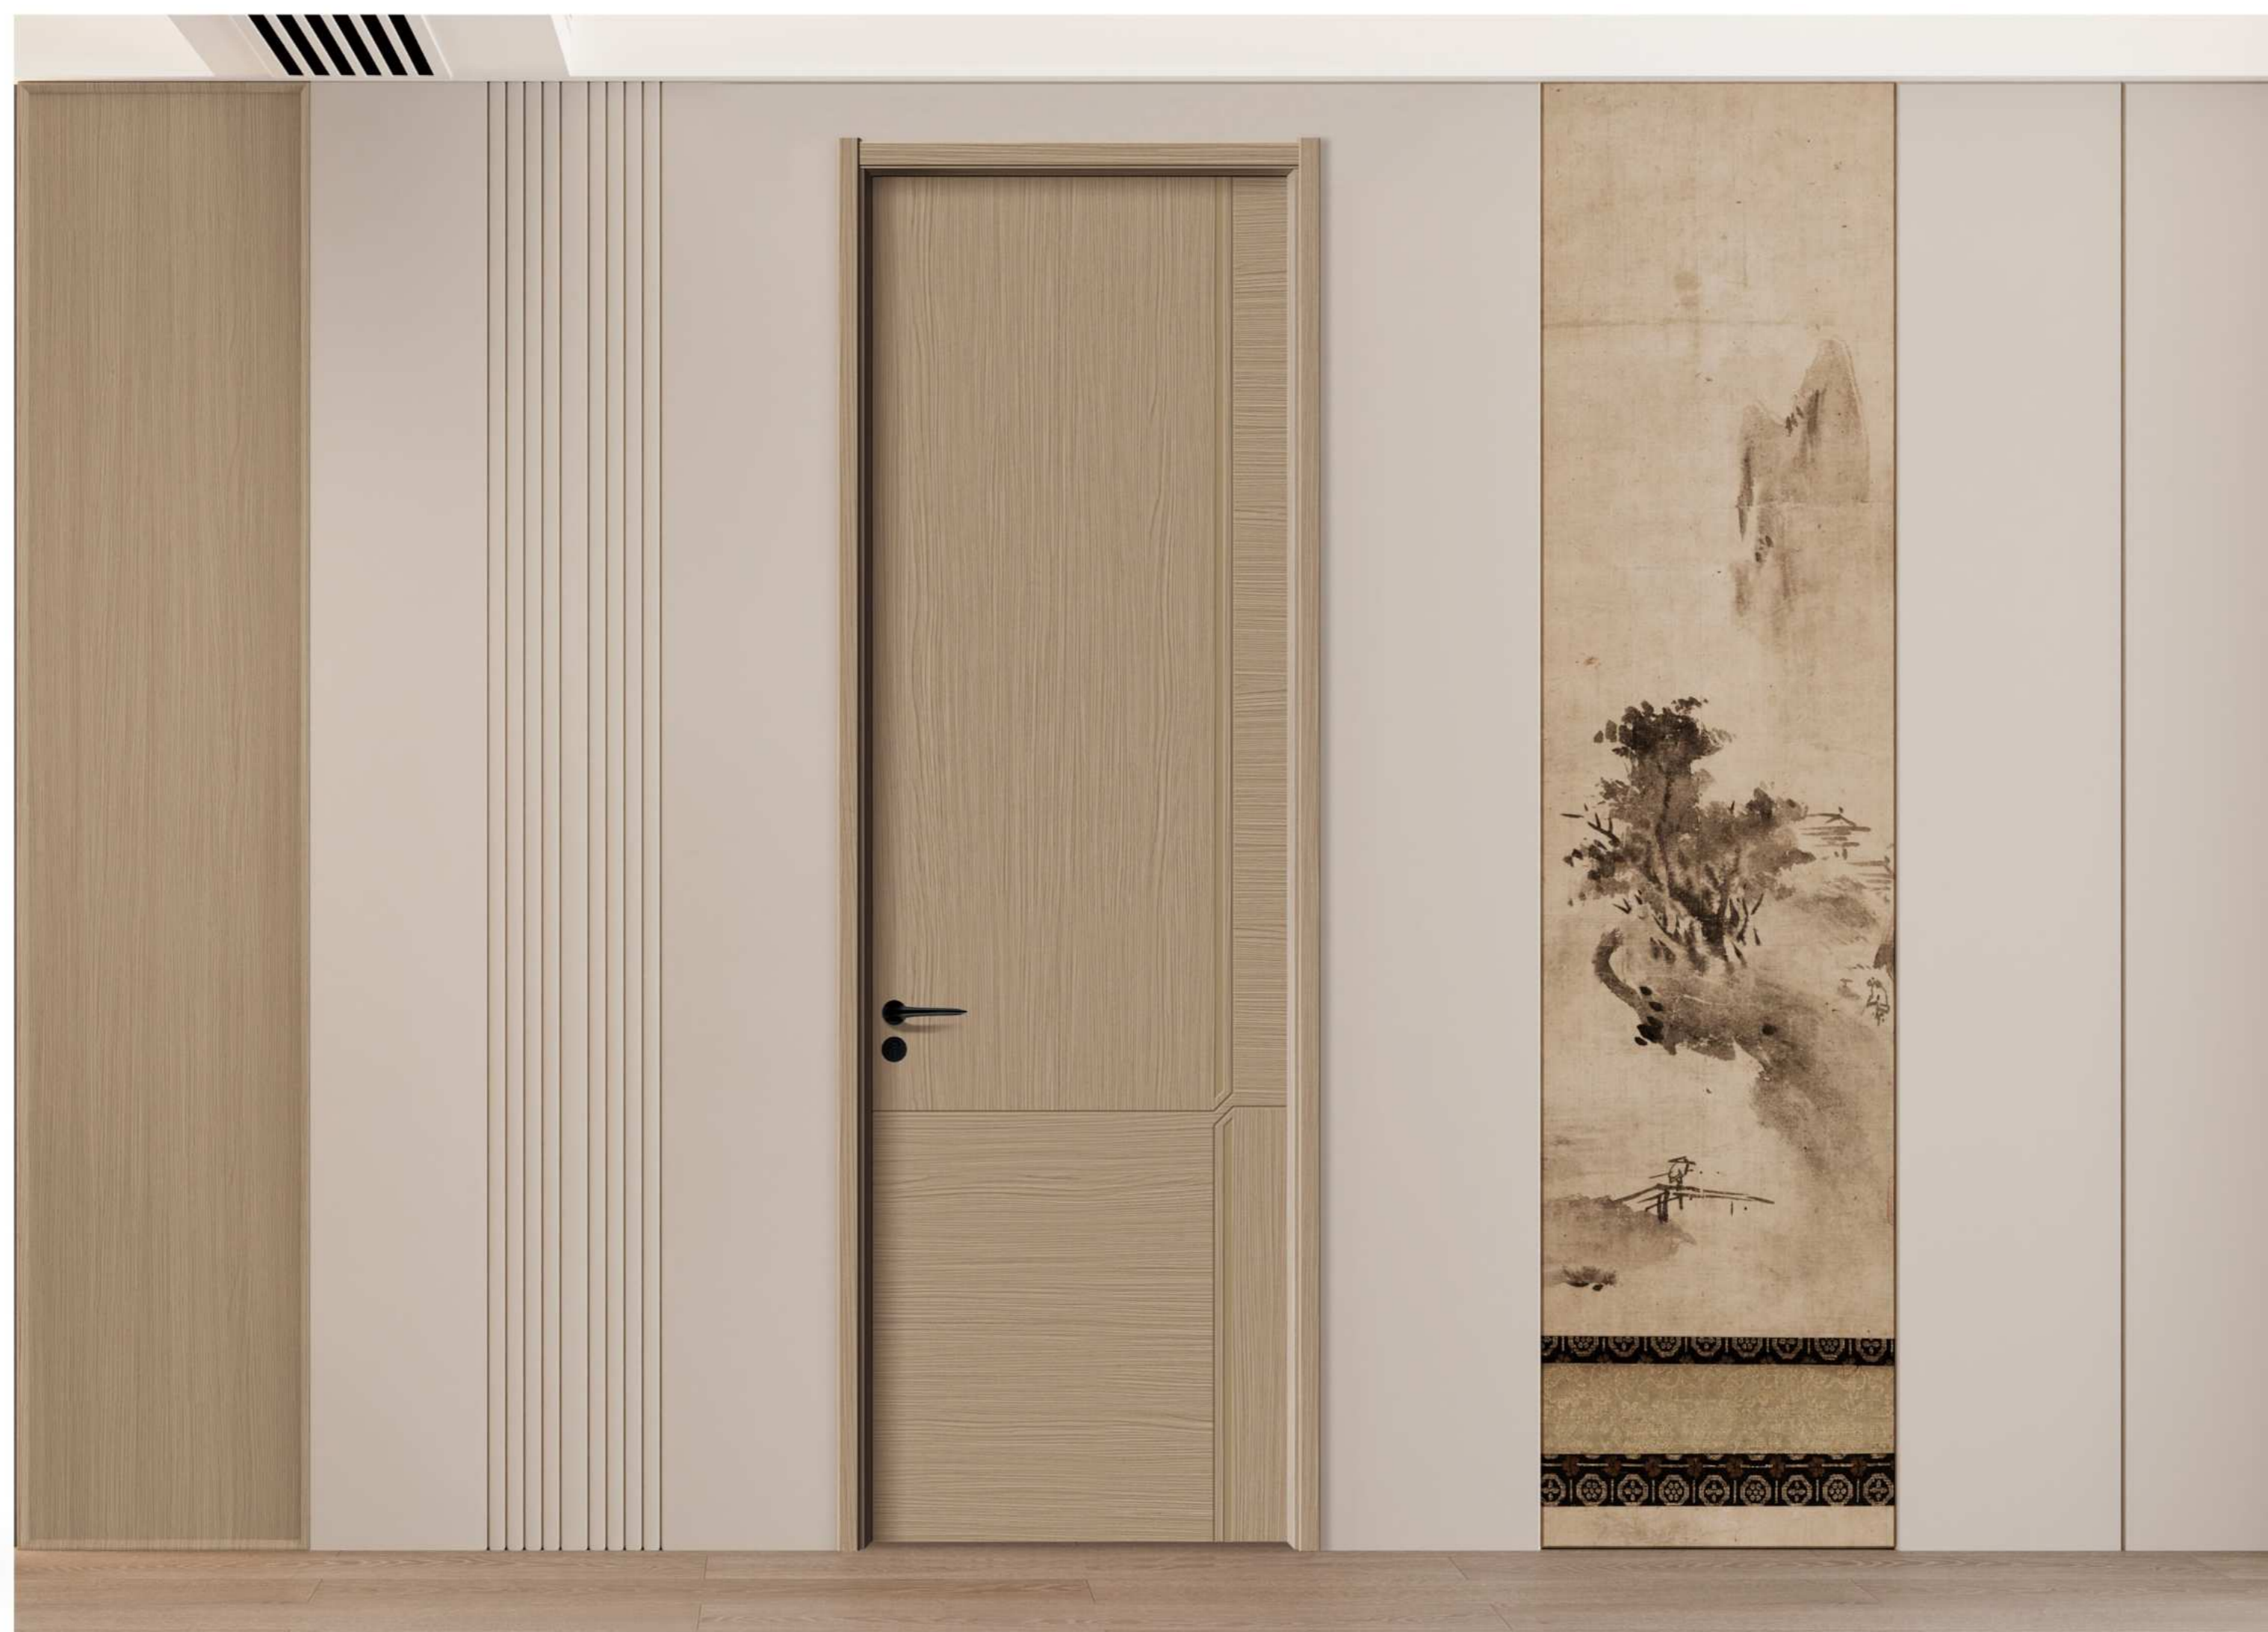

• Model : **GL-039**
• 颜色名称: 木语清和
• 面板材质: 多层板 / 碳晶板
• 表面工艺: 同步模压
• 面板尺寸: 920x2150mm